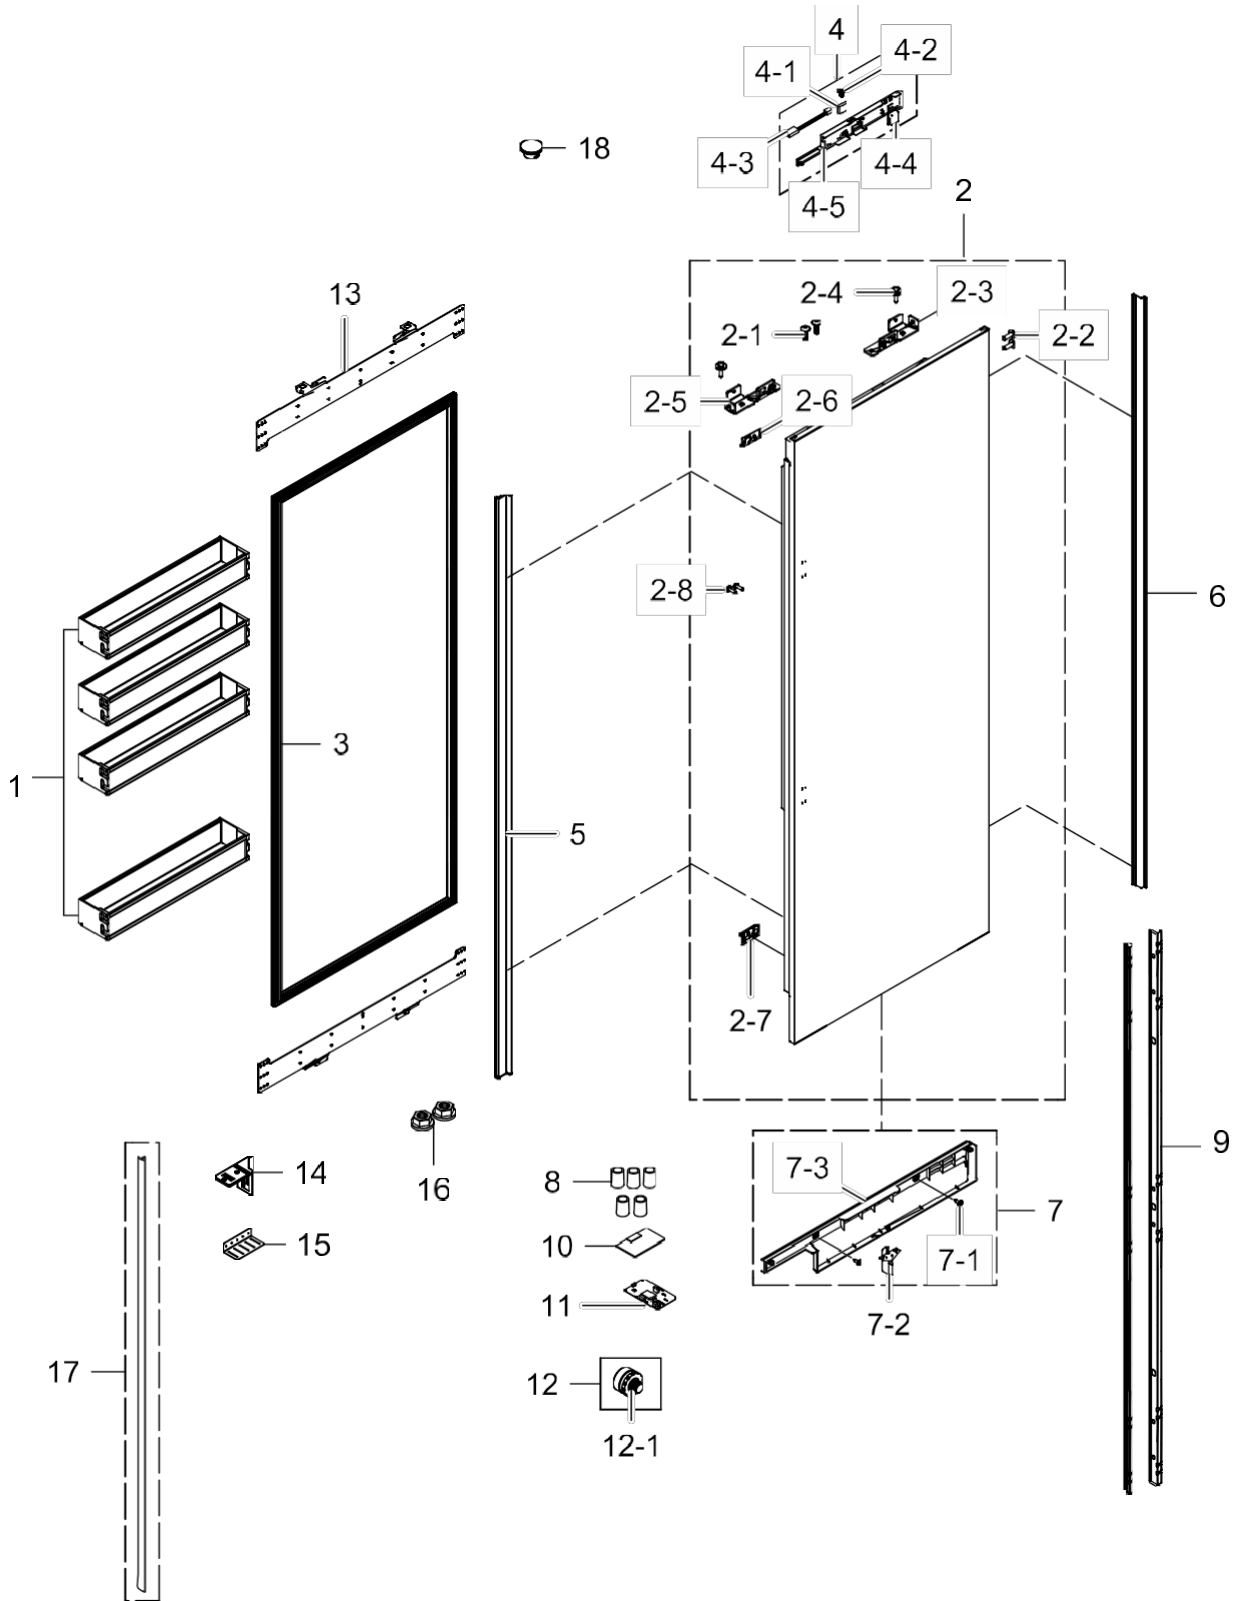

3. Door

Exploded View

Door Parts List

No.	Dacor Part #	Description	SNA
1	111574	ASSY GUARD-REF; BRR9000M,Column,36"	SA
2	111193	ASSY DOOR FOAM-FRE; BRR9000M,36",RIGHT-HI	SA
2-1	110658	SCREW-TAPPING; TH,+,-,2,M5,L16,ZPC(WHT),S	SA
2-2	110666	SCREW-TAPPING; TH,+,-,2S,M4,L12,ZPC(WHT),	SA
2-3	110845	BRACKET-UP; BRR9000M,PO-SPHC,T2.3,RIGHT	SA
2-4	110847	FIXER-UP FRONT; BRR9000M,SWRCH10A,M6	SA
2-5	110848	BRACKET-UP; BRR9000M,PO-SPHC,T2.3,LEFT	SA
2-6	110868	BRACKET HINGE-REF UP; BRR9000M,PO-SPHC,T2	SA
2-7	110870	BRACKET HINGE-REF LOW; BRR9000M,PO-SPHC,T	SA
2-8	110648	SCREW-TAPPING; TH,+,-,NO,1,M4,L16,ZPC(WHT),	SA
3	111413	ASSY GASKET; BRR9000M,36" COLUMN, DARK G	SA
4	111454	ASSY CAP DOOR-UP RIGHT; BRR9000M,ABS,36"	SA
4-1	110798	MAGNET; SVETA,FERRITE,1600Gauss	SA
4-2	111133	CAP-SHAFT HOLE; AW3,ABS,HG-0760GP,COOL WH	SA
4-3	110710	SENSOR HUMIDITY; 5V,0~100%RH,REF,250mm	SA
4-4	111033	COVER TOP TABLE; BRR9000M,ABS,HB,INOX GRA	SA
4-5		CAP DOOR-UP; BRR9000M,ABS,HB,HG-0760GP,IN	SNA
5	111086	TRIM DOOR-LEFT; BRR9000M,ABS,XM-0900,VF S	SA
6	111087	TRIM DOOR-RIGHT; BRR9000M,ABS,XM-0900,VF	SA
7	111635	ASSY CAP DOOR-LOW RIGHT; BRR9000M,ABS,36'	SA
7-1	110647	SCREW-TAPPING; TH,+,-,1,M4,L12,ZPC(WHT),SWR	SA
7-2	110862	GUIDE AIR-A; BRR9000M,ABS,HB,INOX GRAY	SA
7-3		CAP DOOR-LOW; BRR9000M,ABS,HB,HG-0760GP,I	SNA
8	110906	FIXER; BRR9000M,ABS,NATURAL,HG-0760GP	SA
9	110846	BRACKET-MIDDLE; BRR9000M,CR-SPCC,T1.2,COL	SA