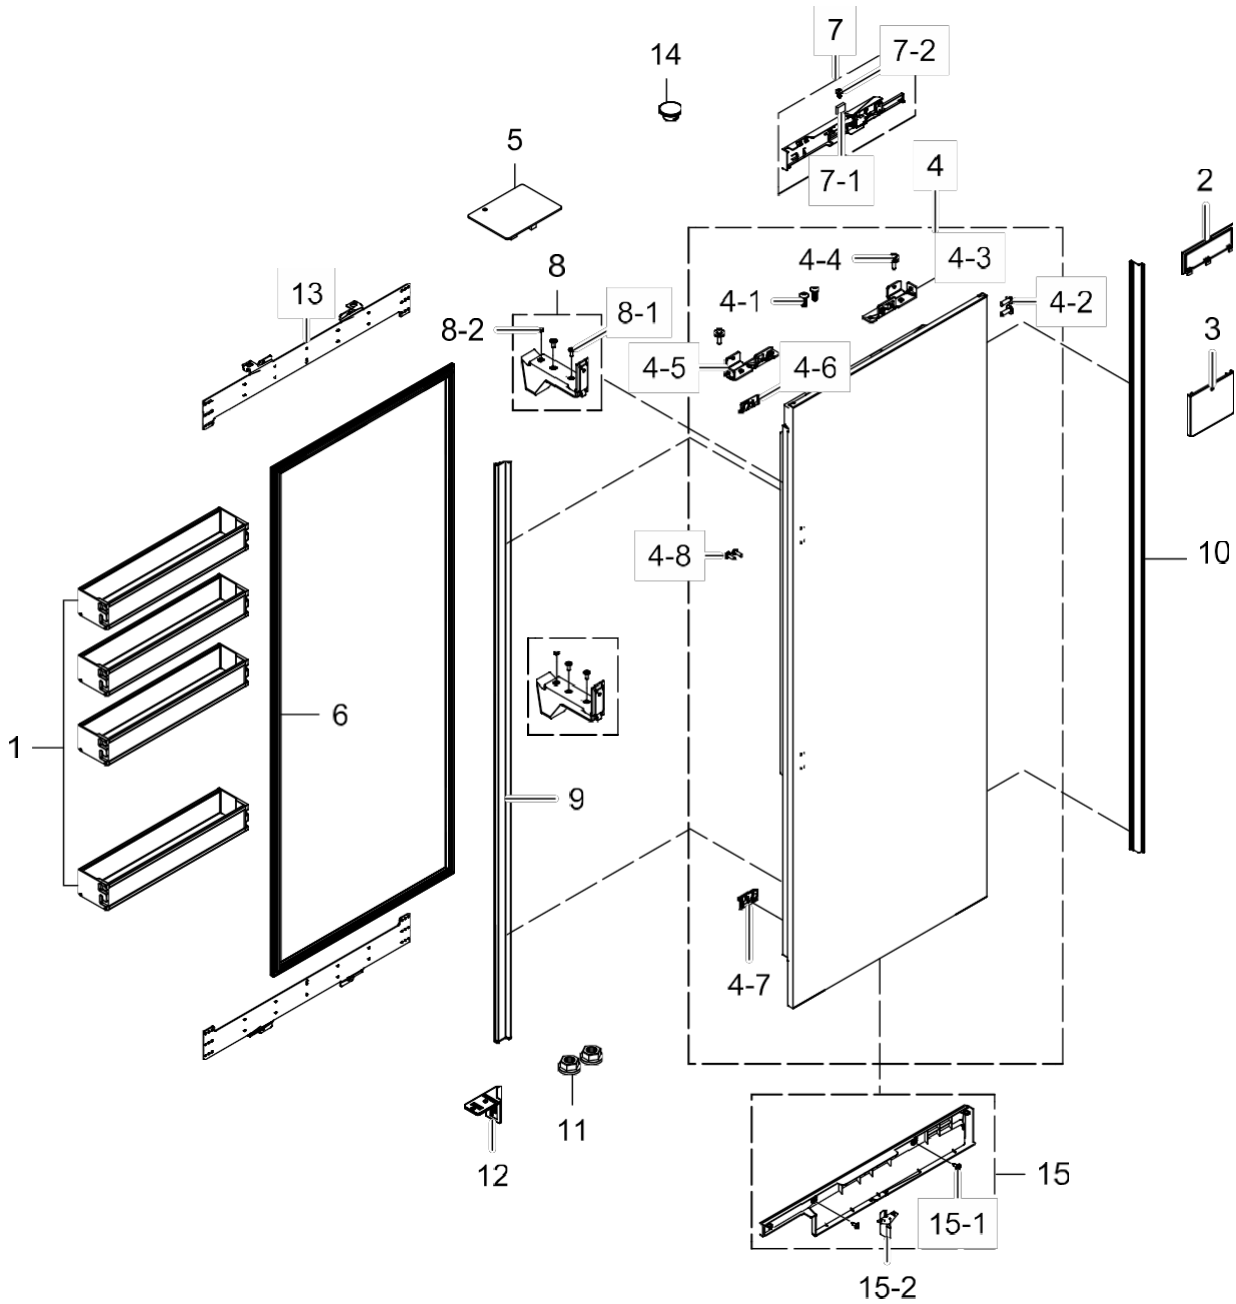

3. Door

Exploded View

Door Parts List

No.	Dacor Part #	Description	SNA
1	111442	ASSY GUARD-REF; BRR9000M	SA
2	111029	COVER-CAMERA PCB; BRR9000M,ABS,HB,INOX GR	SA
3	111039	COVER CAP DOOR; BRR9000M,ABS,INOX GRAY	SA