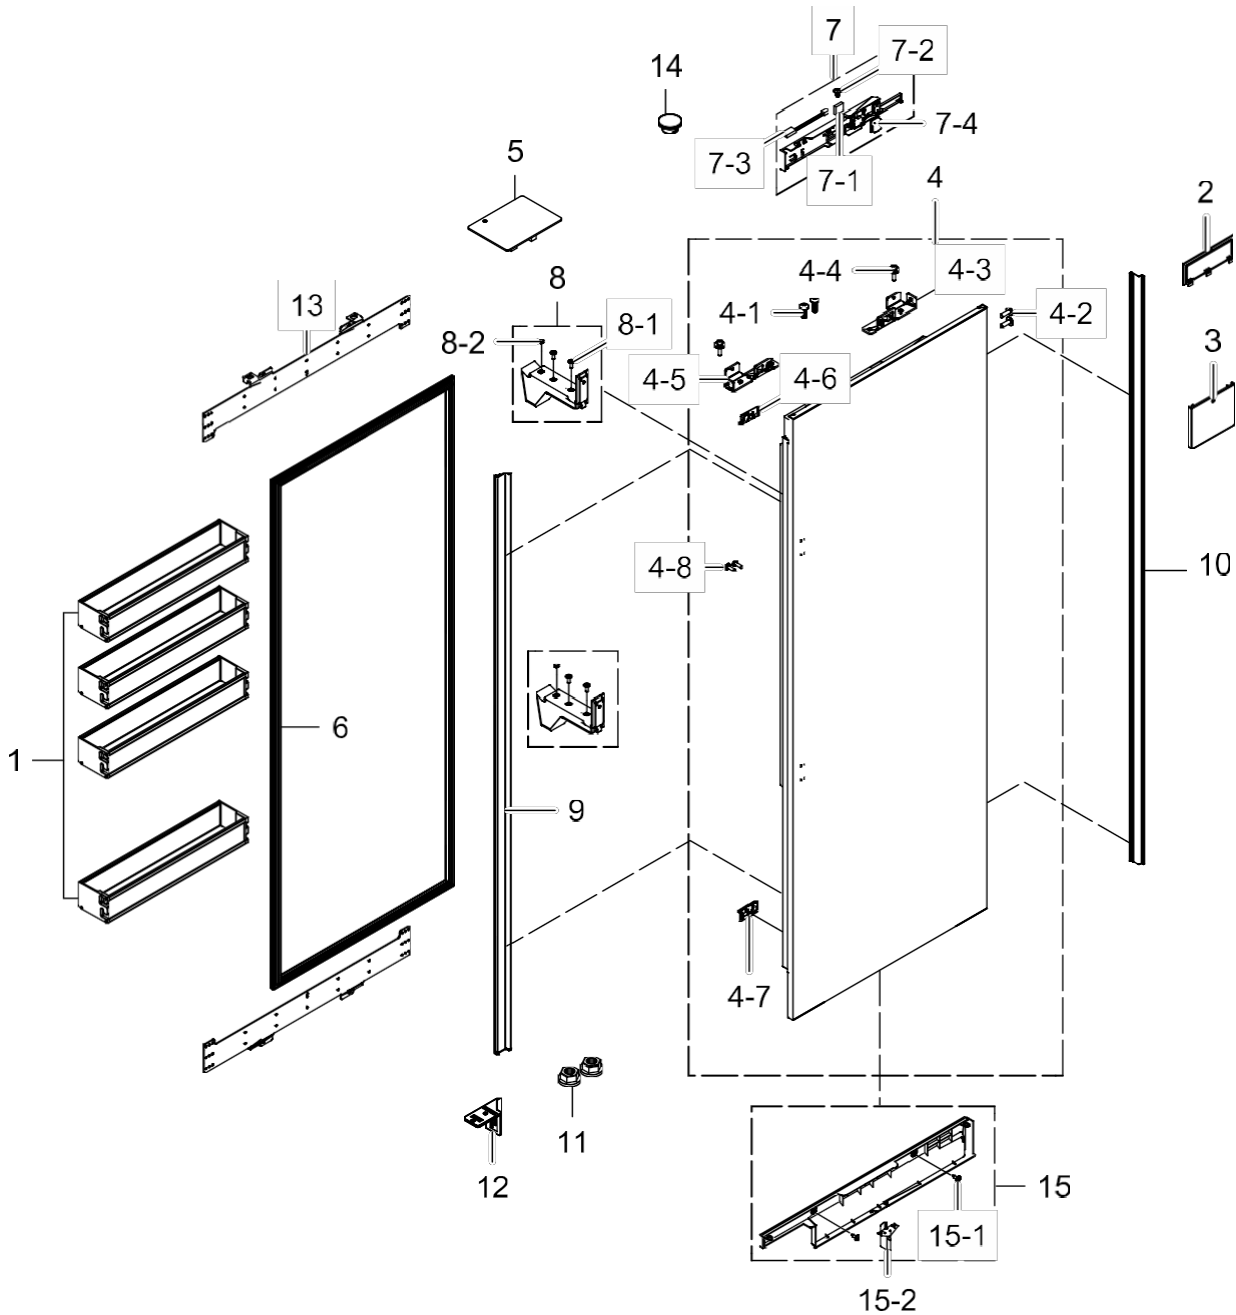

3. Door

Exploded View

Door Parts List

No.	Dacor Part #	Description	SNA
1	111442	ASSY GUARD-REF; BRR9000M	SA
2	111029	COVER-CAMERA PCB; BRR9000M,ABS,HB,INOX GR	SA
3	111039	COVER CAP DOOR; BRR9000M,ABS,INOX GRAY	SA