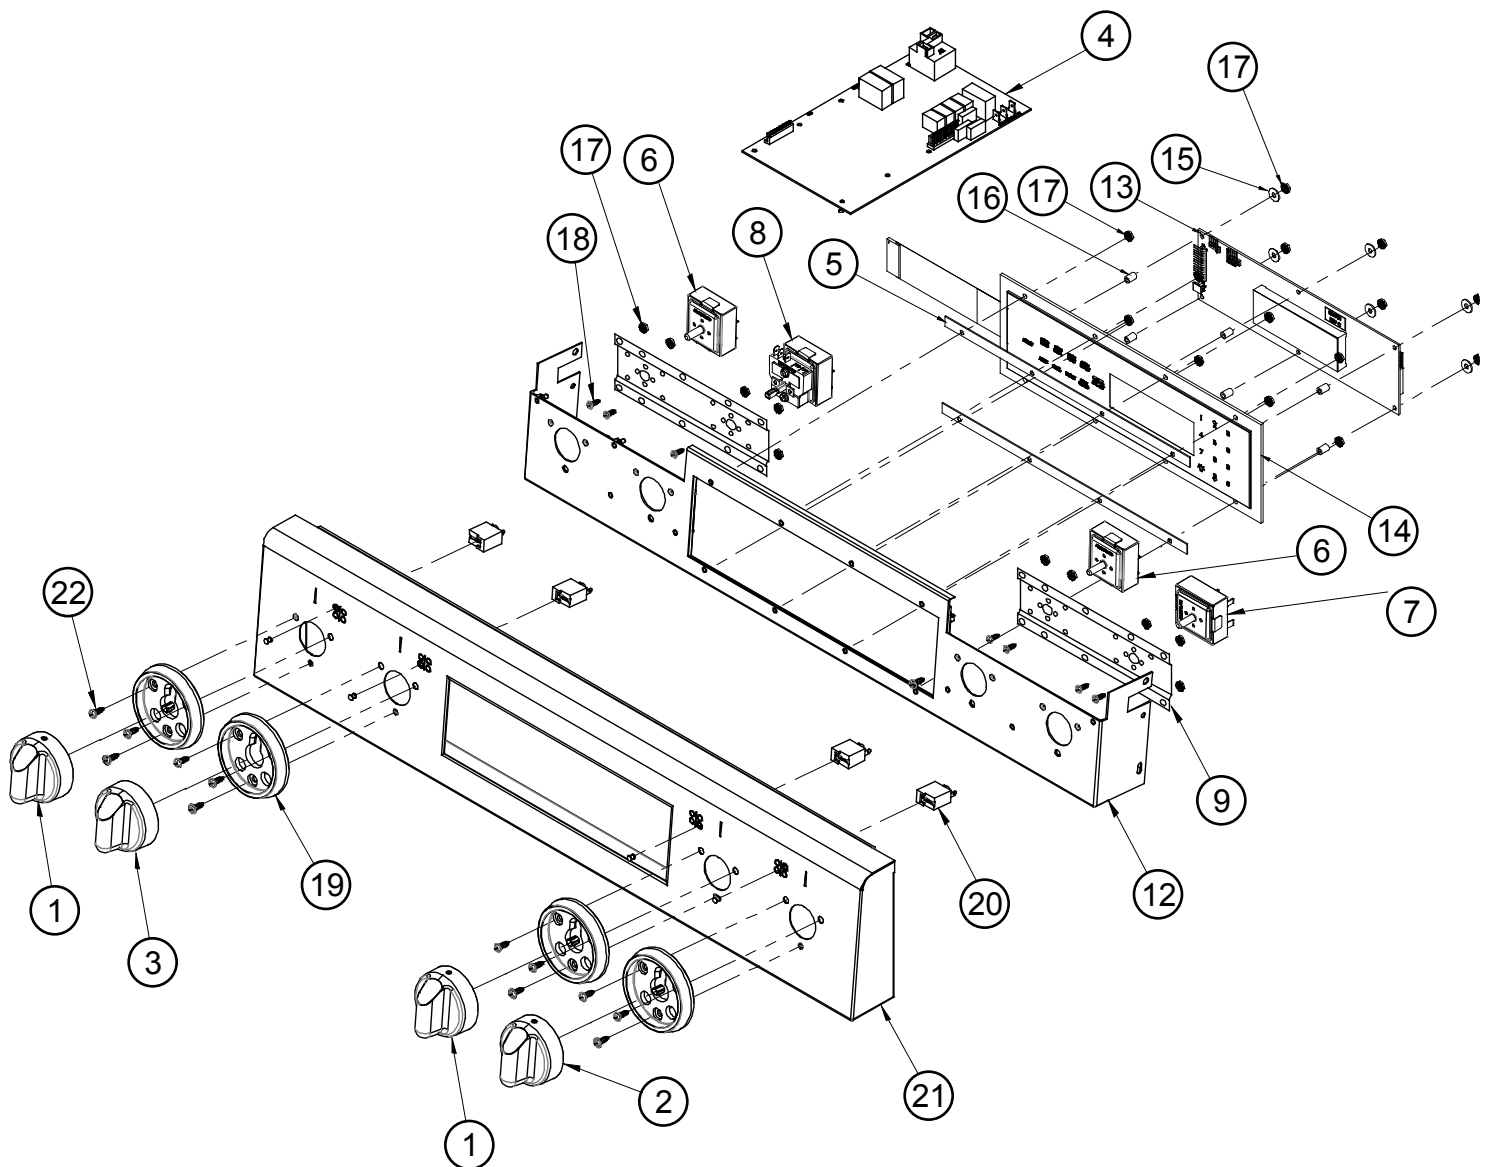

Revised 12-13-2013

DR30E Range Cooktop Assembly

Item	Part#	Description
1	100644	Spring, Heater
2	700411-08	Element, Dual
3	100811	Grommet, Bake Wires
4	105903	Element, 900/1800/2500W
5	105915	Indicator Light, 4 zone
6	105916	Bracket, Indicator Light
7	107120	Wire Harness, Cooktop (not shown)

Item	Part #	Description
1	107122-01	Knob, Single
2	107122-02	Knob, Double
3	107123-01	Knob, Triple
4	102377	Relay Board
5	106795	Spacer, Membrane
6	107113	Switch, Single Element
7	107114	Switch, Double Element
8	107115	Switch, Triple Element
9	107138	Bracket, Switch
10	107179	Wire Harness, Control Panel (not shown)
11	107206	Wire Harness, Relay Board (not shown)