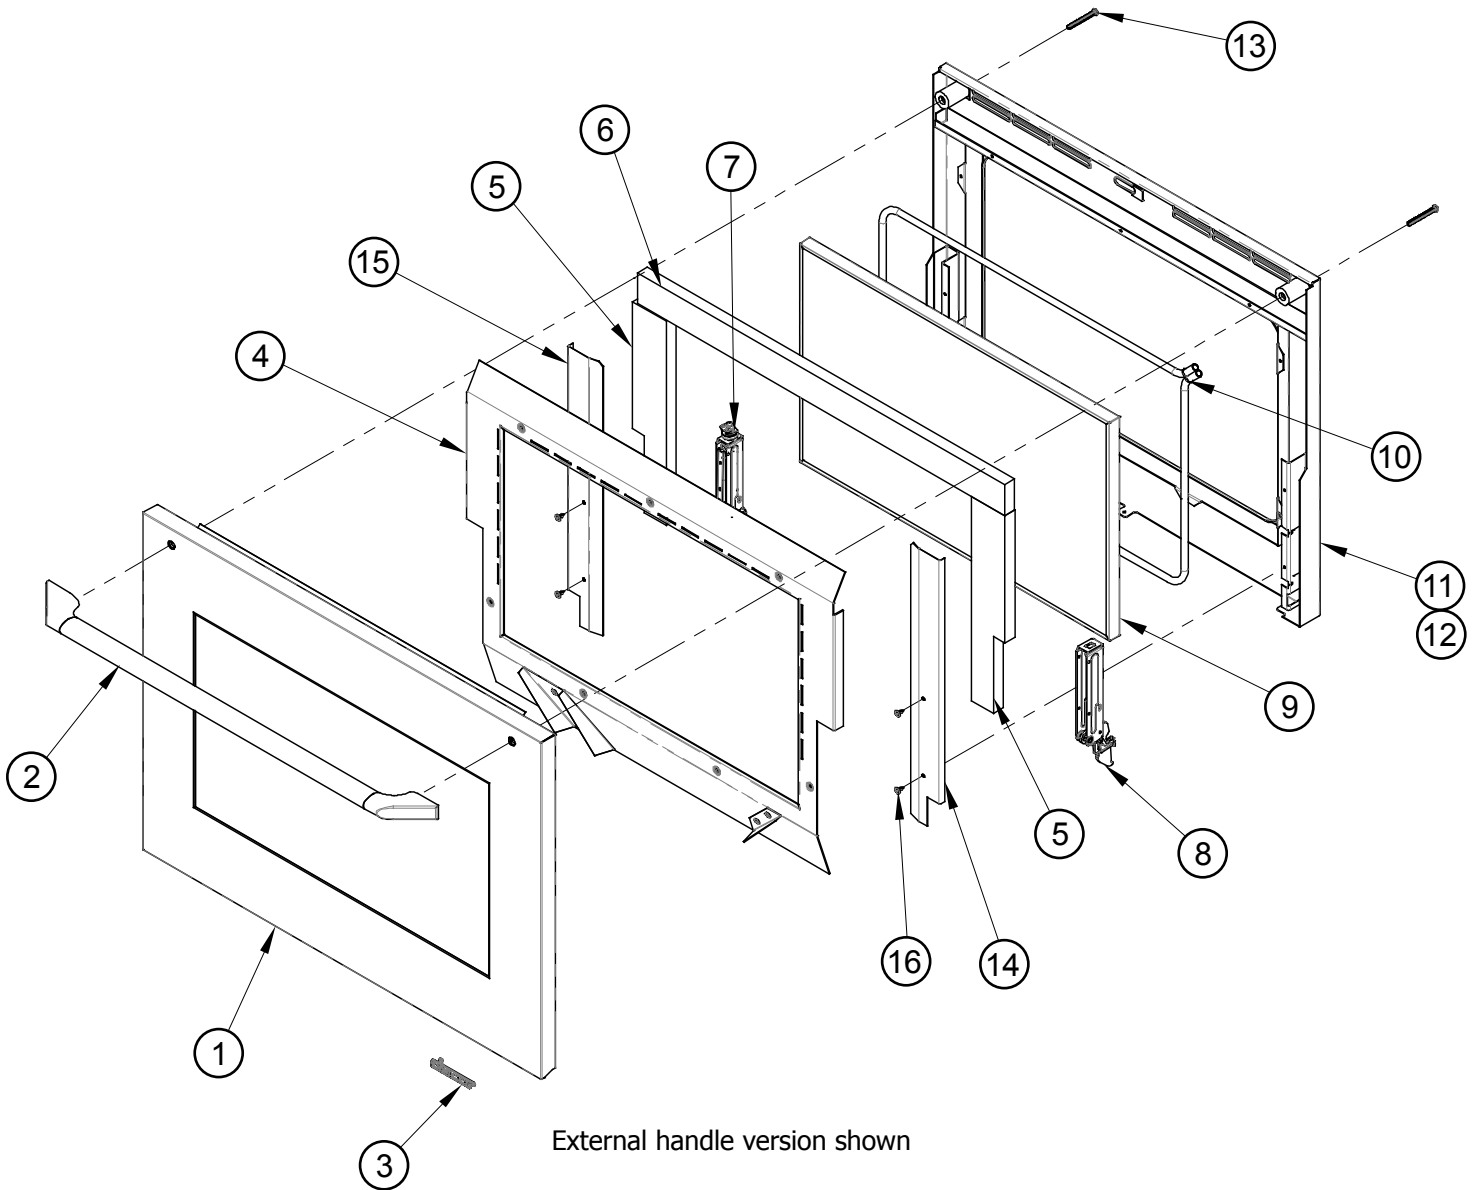

DR30E Range Door Assembly

Item	External Handle Part #	Built-in Handle Part #	Description
1	701427-02¹	701697²	ASSEMBLY, DOOR SKIN
2	13659-001	NA	ASSEMBLY, DOOR HANDLE
3	72511CH	72511CH	LOGO, DACOR, 4", CHROME
4	107221B	107221B	HEAT SHIELD
5	105353	105353	INSULATION, SIDE DOOR
6	105352	105352	INSULATION, TOP DOOR
7	72711	72711	HINGE, LEFT
8	72710	72710	HINGE, RIGHT

Item	External Handle Part #	Built-in Handle Part #	Description
9	72968	72968	WINDOW PACK
10	100015	100015	GASKET, WINDOW PACK
11	701428-04³	701428-05³	ASSEMBLY, DOOR LINER
12	701430BP⁴	701430BP⁴	DOOR LINER
13	100026	NA	SCREW, #10-32 X 2.0, TORX
14	105510-01	105510-01	HINGE BRACKET COVER, RIGHT
15	105510-02	105510-02	HINGE BRACKET COVER, LEFT
16	83263	83263	SCREW, PHIL TRS, #8 X 3/8

¹ For complete door assembly, order part # 701426-03 which includes handle and Dacor logo on front.

² For complete door assembly, order part # 701698-02 which includes Dacor logo on front.

³ Pre-assembled, includes door liner, window pack with gasket, hinges, hinge covers, all insulation, heat shields and air deflectors.

⁴ Door liner alone.