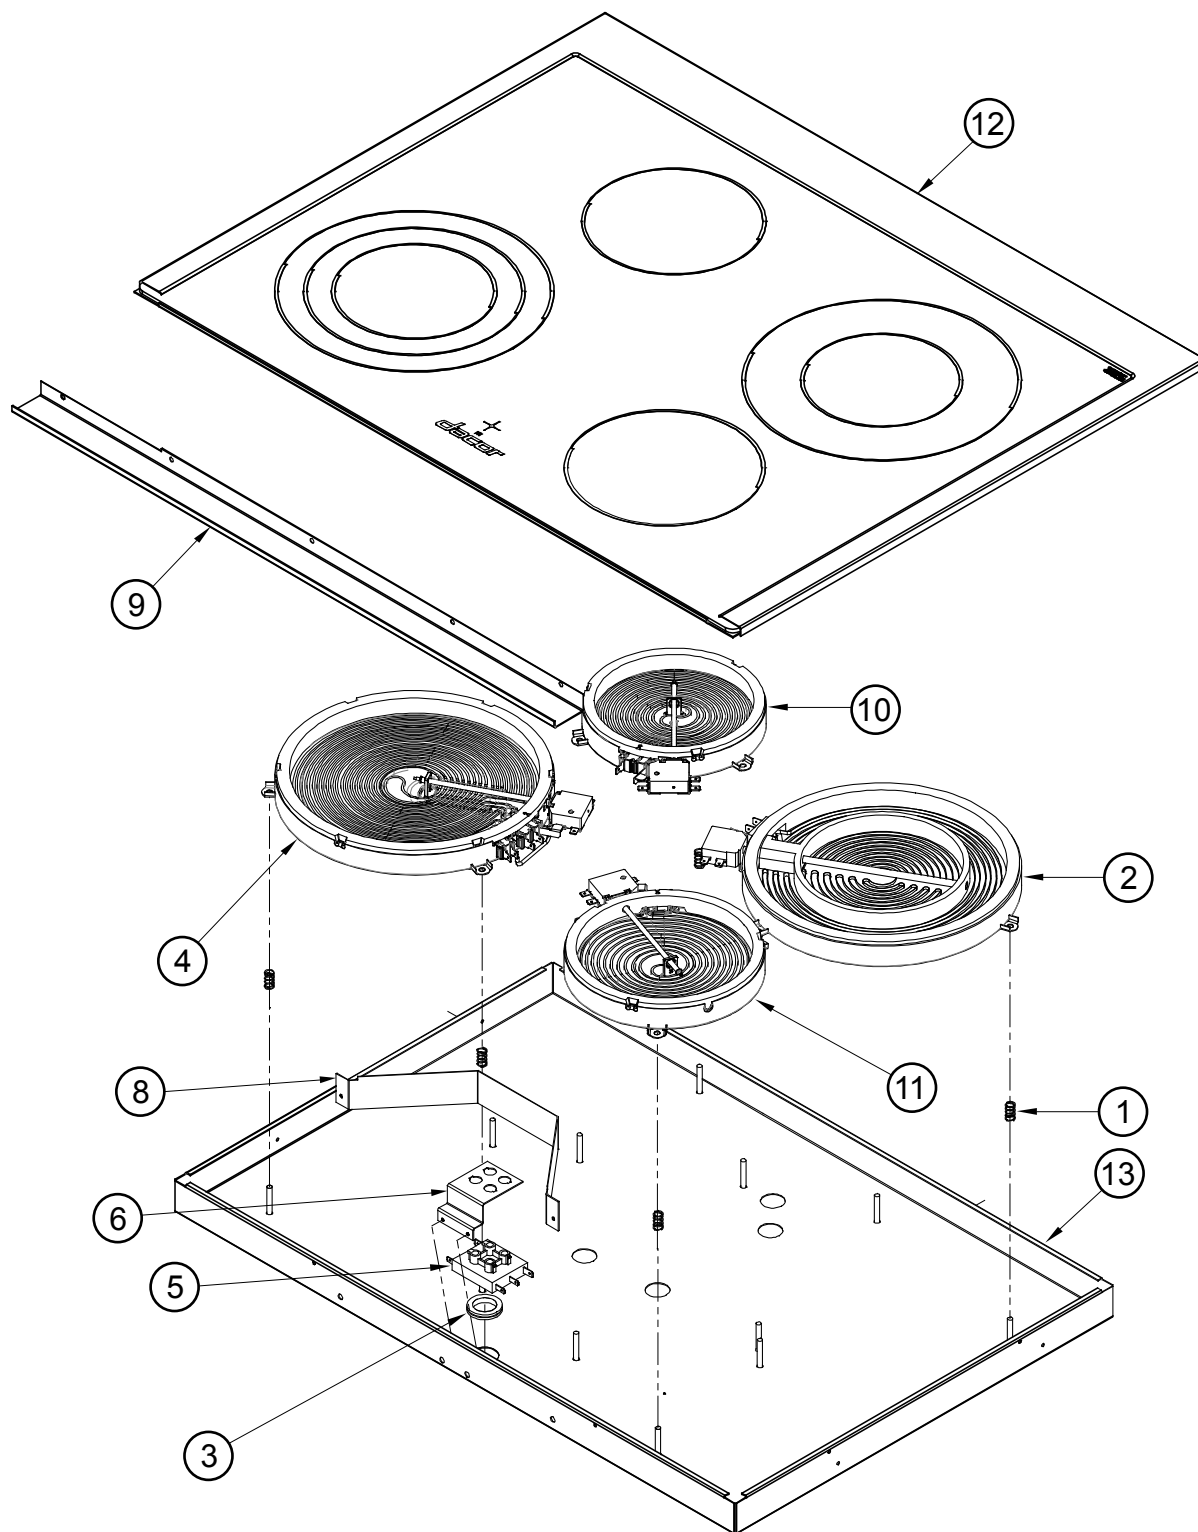

The Life of the Kitchen.®

A faded background image of a Dacor electric range in a kitchen setting. The range is white with a stainless steel cooktop and a control panel. A white bowl sits on the cooktop, and various kitchen items are visible on the counter to the left and right.

**PARTS
CATALOG**

Electric Range Models DR30ES, DR30EFS, DR30EIS, DR30EIFS

Page #	Description
2	Cooktop Assembly
3	Control Panel Assembly
4	Door Assembly
5	Oven Cell Assembly
6	Outer Assembly
7	Outer Assembly Parts
8	Base Assembly
9	Miscellaneous

Revised 12-13-2013

DR30E Range Cooktop Assembly

Item	Part#	Description
1	100644	Spring, Heater
2	700411-08	Element, Dual
3	100811	Grommet, Bake Wires
4	105903	Element, 900/1800/2500W
5	105915	Indicator Light, 4 zone
6	105916	Bracket, Indicator Light
7	107120	Wire Harness, Cooktop (not shown)

Item	Part #	Description
1	107122-01	Knob, Single
2	107122-02	Knob, Double
3	107123-01	Knob, Triple
4	102377	Relay Board
5	106795	Spacer, Membrane
6	107113	Switch, Single Element
7	107114	Switch, Double Element
8	107115	Switch, Triple Element
9	107138	Bracket, Switch
10	107179	Wire Harness, Control Panel (not shown)
11	107206	Wire Harness, Relay Board (not shown)