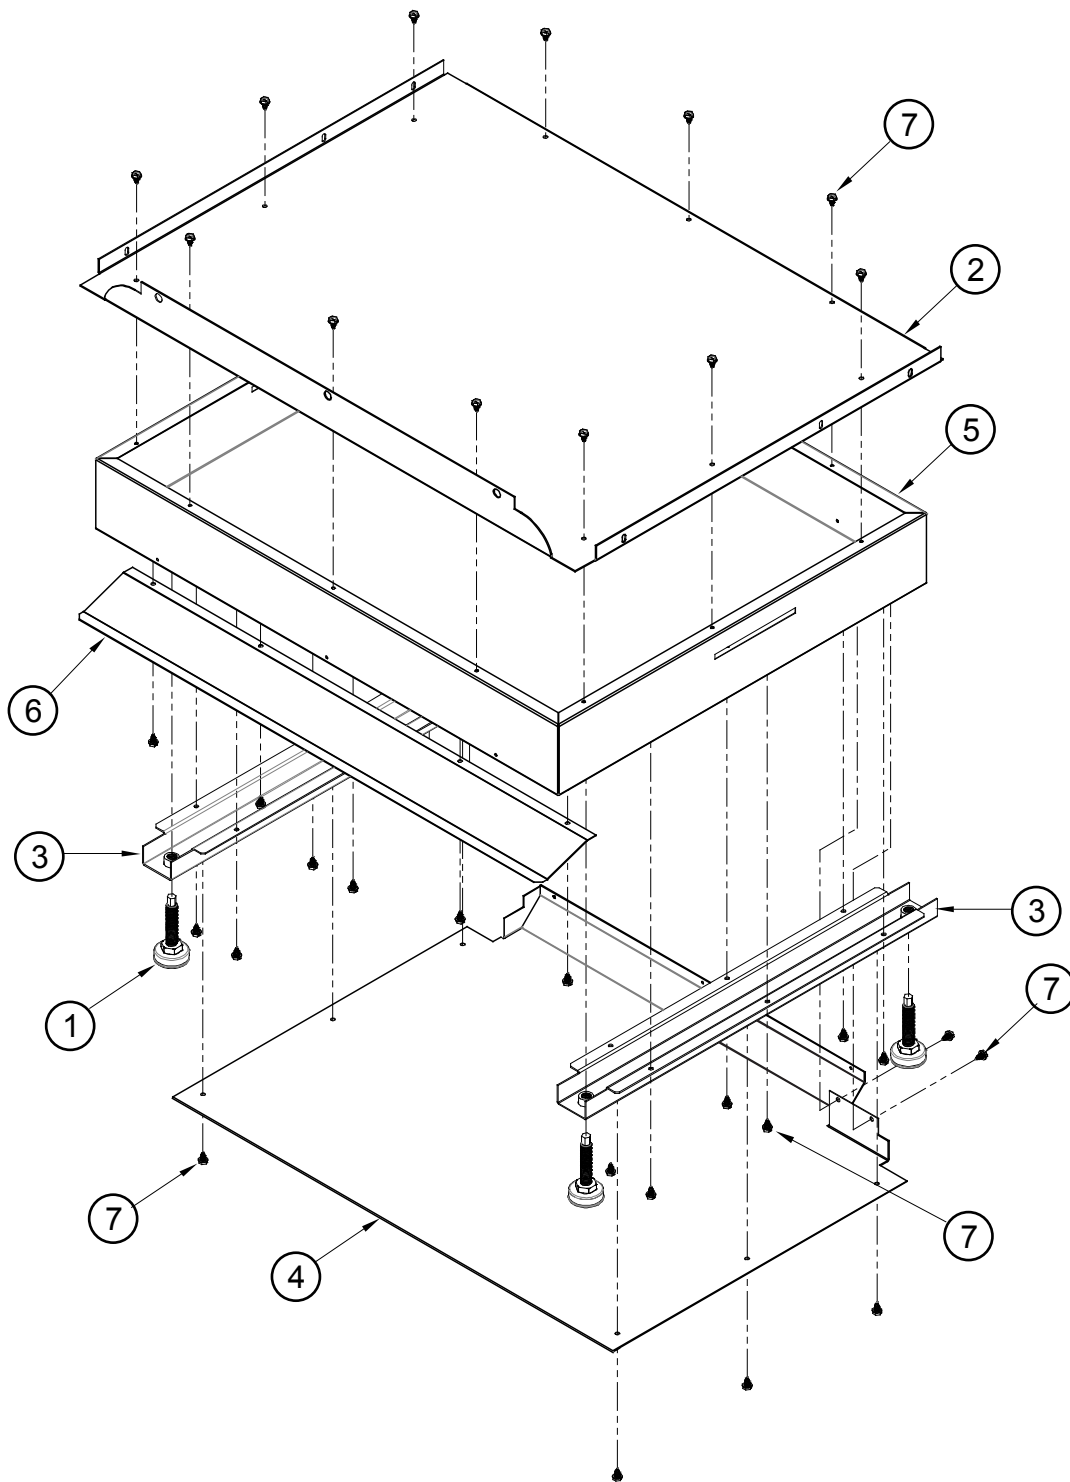

DR30E Range Base Assembly

Item	Part #	Description
1	83359	Leg
2	107212	Panel, Base
3	701724	Base Leg Rail
4	105922	Exhaust Plate
5	107210	Base Box

Item	Part #	Description
6	107213	Exhaust Deflector
7	83023	Screw, Slot #10 x 3/8
-	105733-02	Anti-Tip Bracket (not shown)
-	701555	Hardware Kit Anti-Tip Bracket (not shown)