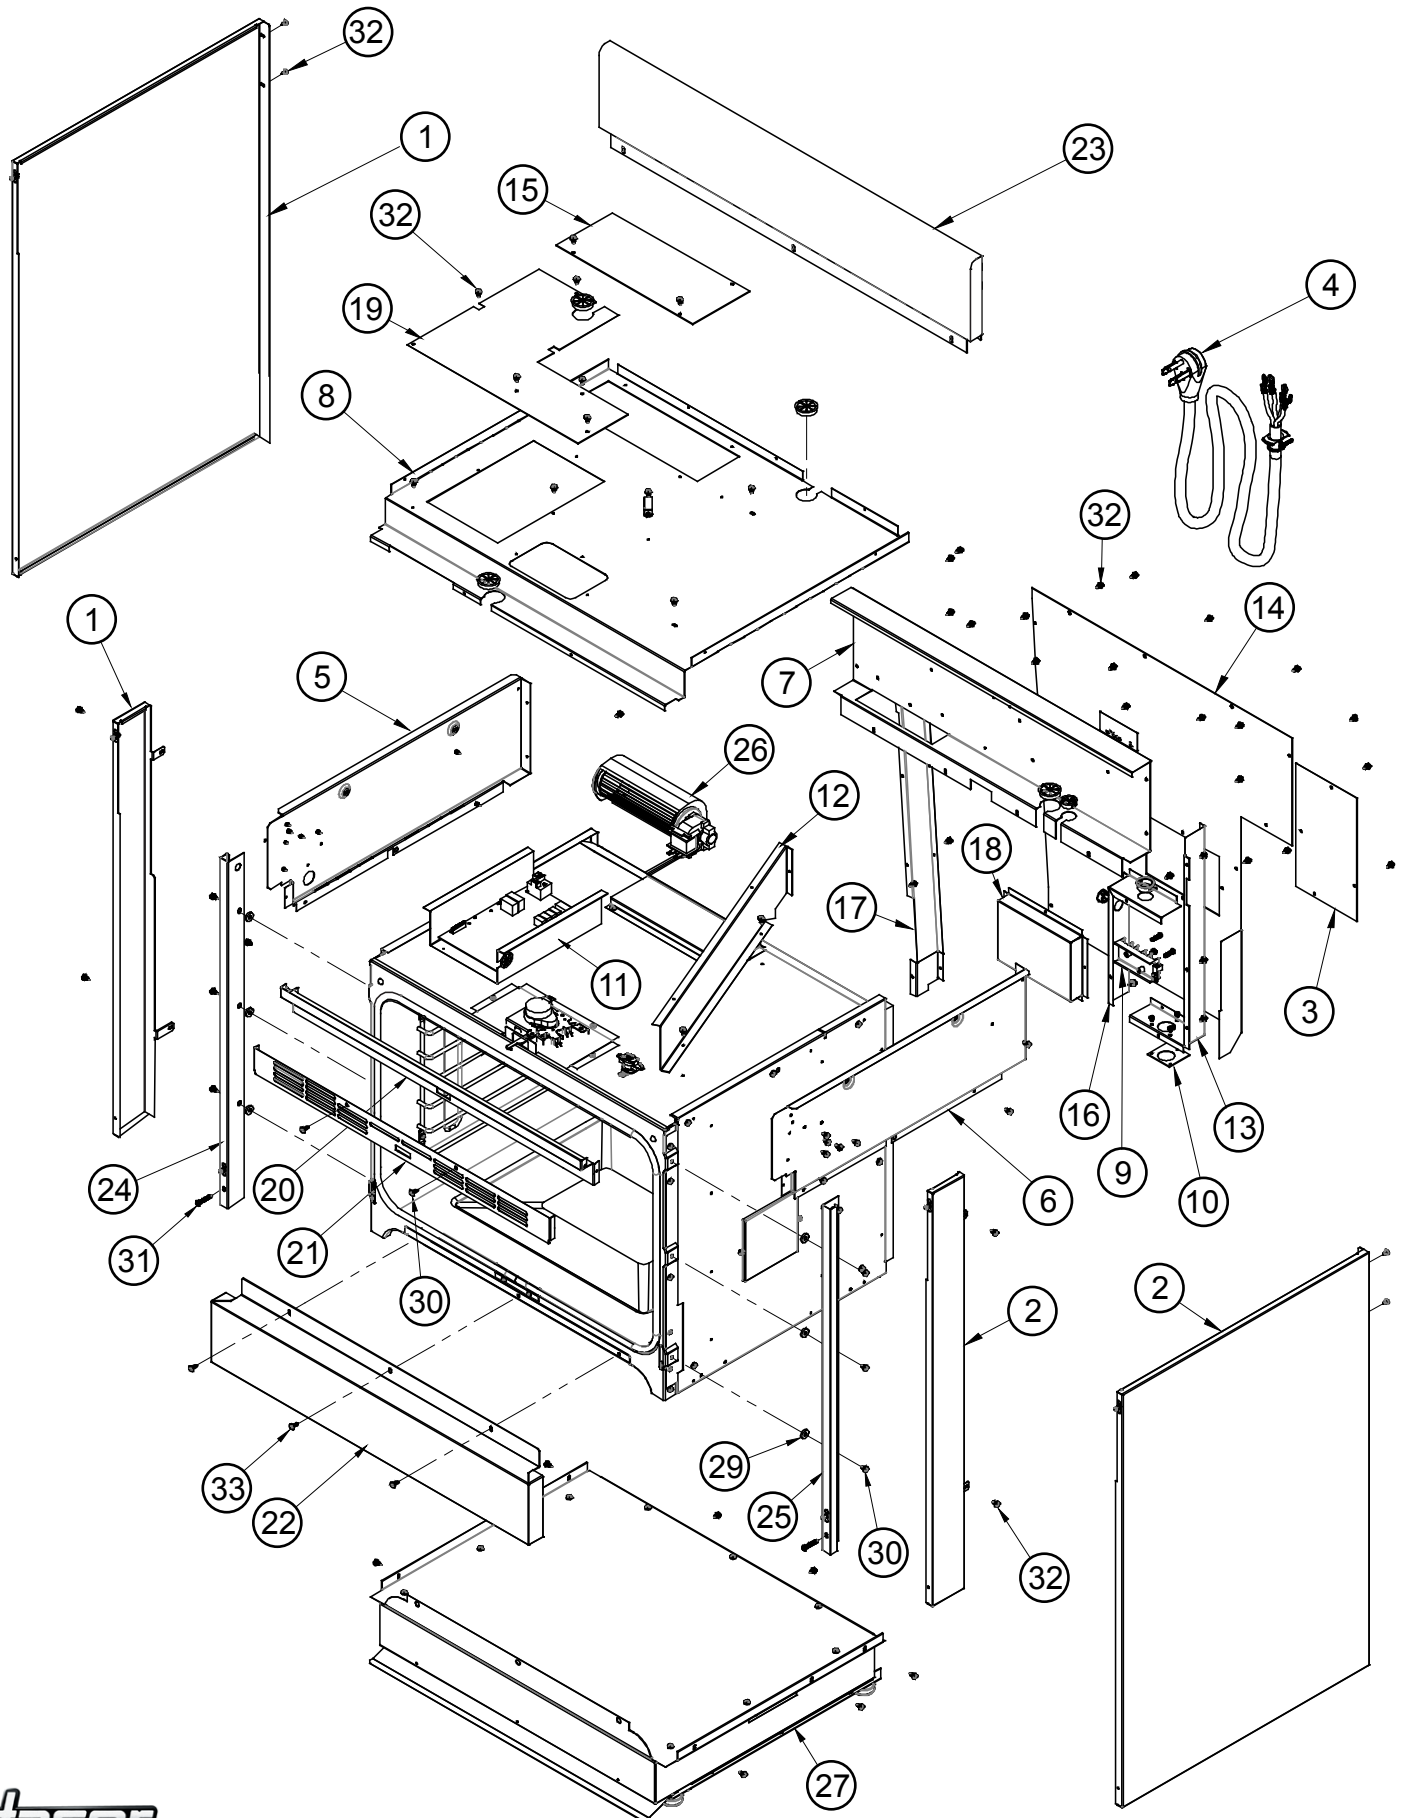

DR30E Range Outer Assembly

DR30E Range Outer Assembly Parts

Item	Part # Freestanding Units	Part # Slide-In Units	Description
1	701676-01¹	NA	Panel, Side, LH
	NA	701677-01²	Panel, Side, LH, 3 1/4"
2	701676-02¹	NA	Panel, Side, RH
	NA	701677-02²	Panel, Side, RH, 3 1/4"
3	105998	105998	Cover, Electrical
4	102554-02	102554-02	Power Cord, 50 Amp
5	105983	105983	Side Support, LH
6	105984	105984	Side Support, RH
7	105985	105985	Rear Panel, Top
8	105987	105987	Electrical Chassis
9	102384	102384	Terminal Block
10	102385-02³	NA	Adaptor, 1.125
11	105988	105988	Relay Board Support
12	105989	105989	Air Deflector, Cool Fan
13	105990	105990	Rear Exhaust, Right
14	105992	105992	Rear Cover
15	105993	105993	Cover, Cooling Fan
16	105997	105997	Box, Electrical
17	105999	105999	Corner, RR Cover
18	107117	107117	Box, Rear Panel
19	107119	107119	Cover, Relay
20	107118	107118	Heat Shield, Top Front
21	107202B	107202B	Grill, Intake
22	701659	701659	Panel, Kick
23	701715-02	701715-02	Backguard, 3"
	701715-01	701715-01	Backguard, 6"
	701715-03	701715-03	Backguard, 9"
24	701739-01	701739-01	Post Trim, LH
25	701739-02	701739-02	Post Trim, RH
26	82986	82986	Cooling Fan
27	NA	NA	Base (see page 8)
28	102403	102403	Ground Screw (not shown)

Item	Part # Slide-In Units	Description
29	83555	Screw, Washer, Fiber
30	83263	Screw, #8 x 3/8, Black
31	105737	Screw, #8 x 1 1/4
32	83023	Screw, Slot, #10 x 3/8"
33	83708	Screw, #8 x 1/2, Torx
-	107121	Wiring Harness, Main (not shown)
-	102403	Grounding Screw, #10 (not shown)
-	92191-01	Bushing, Split, .75 dia
-	92191-02	Bushing, Split, 1.0 dia
-	92191-03	Bushing, Split, 1.375 dia
-	92191-03	Bushing, Split, 1.375 dia

¹ Models DR30ES[-C], DR30EFS[-C]

² Models DR30EIS, DR30EIFS

³ Not used on models that end in -C