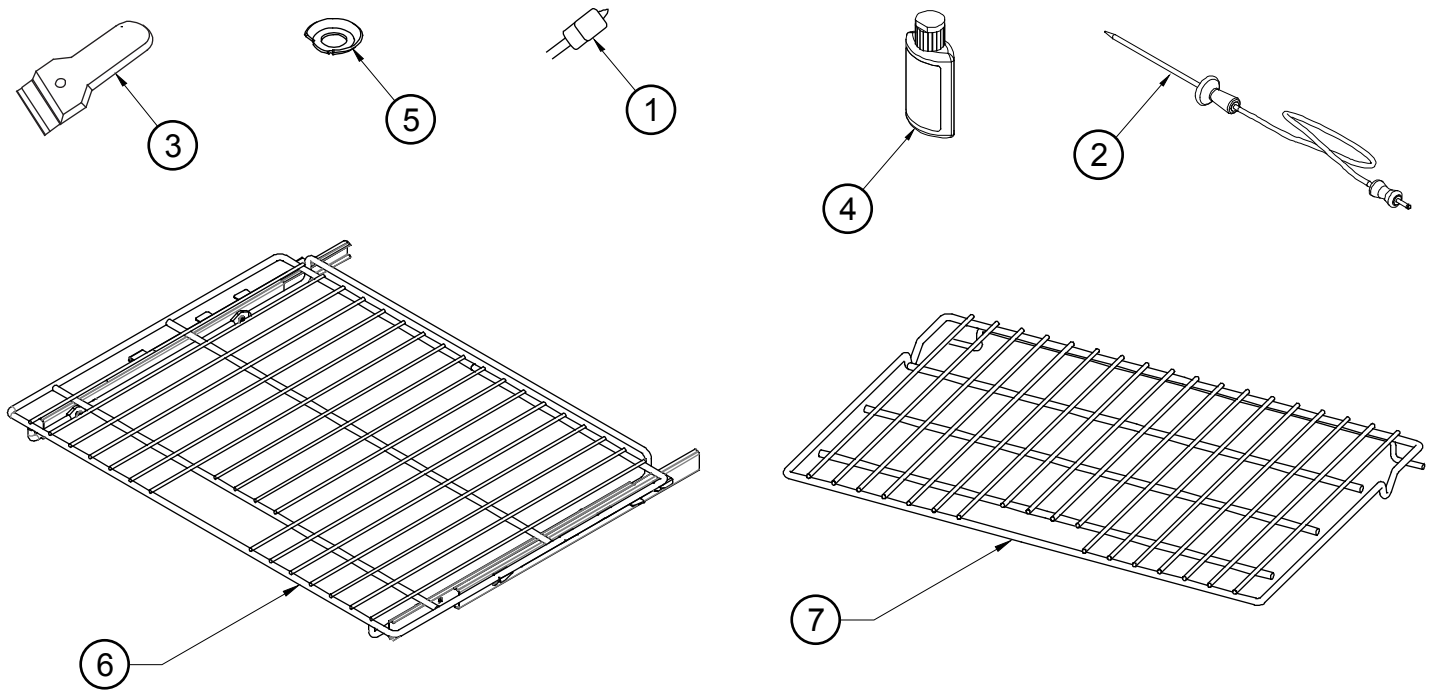

DR30E Range Accessories

Item	Part #	Description
1	107112	Light Bulb, 120 Vac, 20 Watt
2	72723	Meat Probe
3	82499	Scraper, Ceran
4	A300	Cleaning Creme, Ceran
5	102402	Cup Washer
6	701464	GlideRack Oven Rack
7	106992	Standard Oven Rack