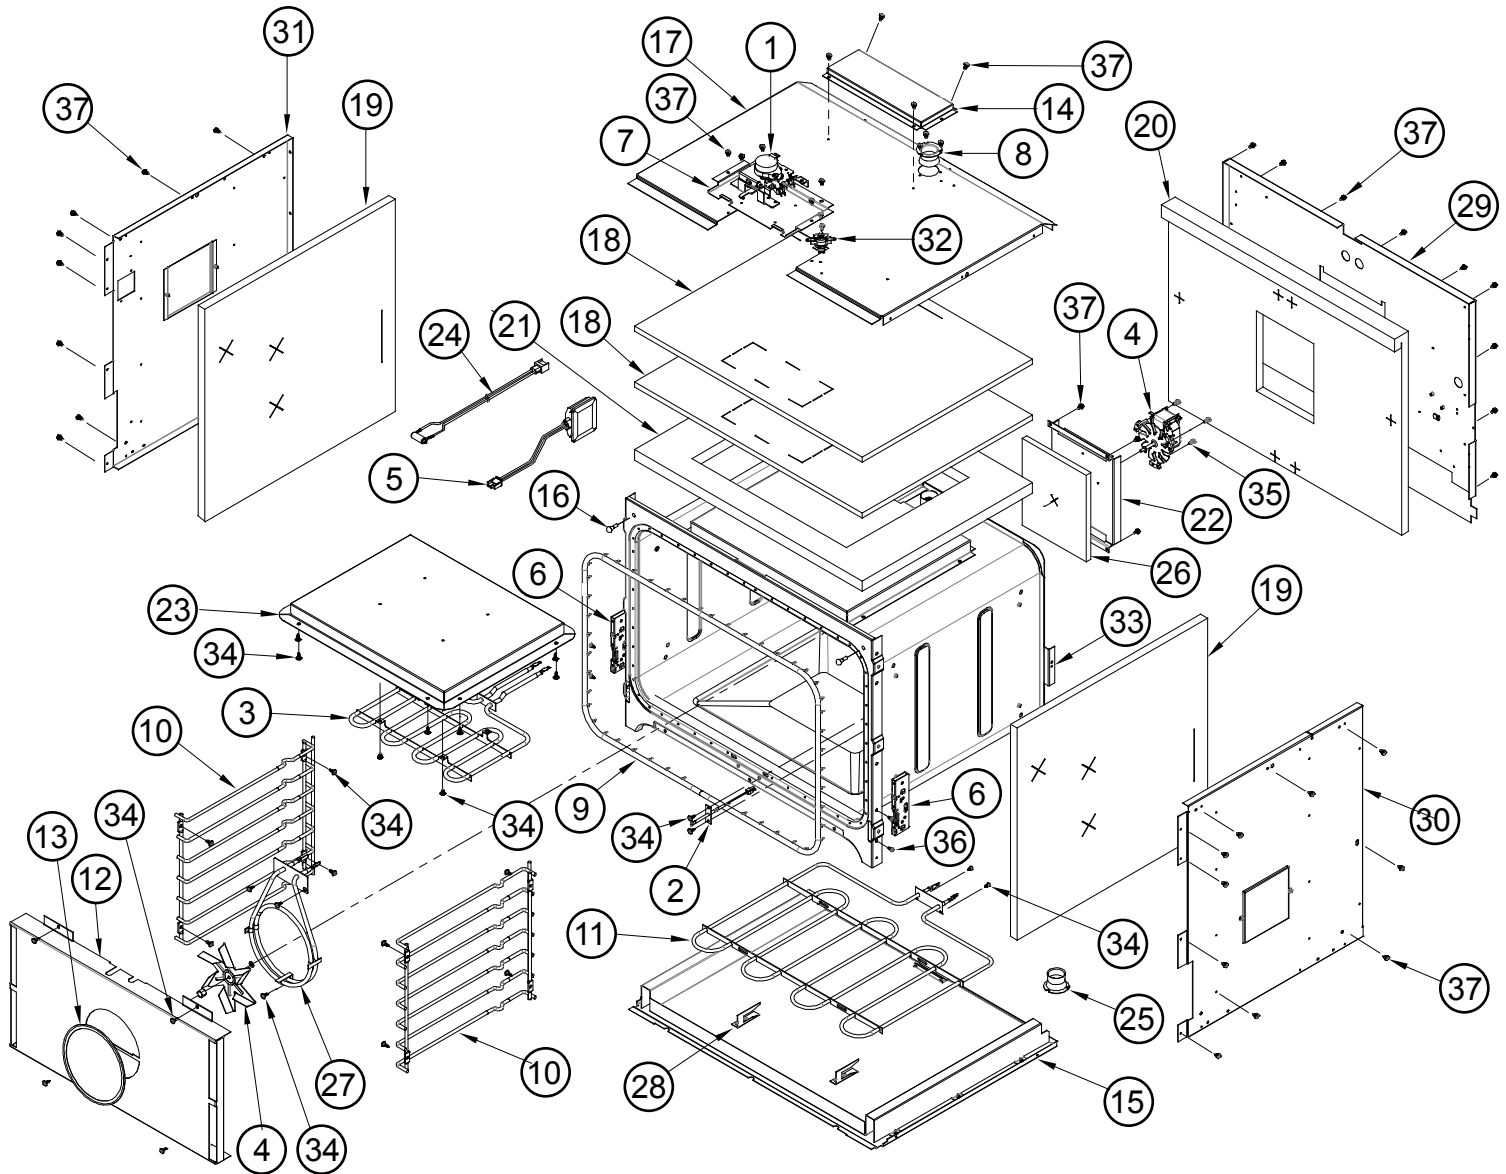

Item	External Handle Part #	Built-in Handle Part #	Description
9	72968	72968	WINDOW PACK
10	100015	100015	GASKET, WINDOW PACK
11	701428-04 ³	701428-05 ³	ASSEMBLY, DOOR LINER
12	701430BP ⁴	701430BP ⁴	DOOR LINER
13	100026	NA	SCREW, #10-32 X 2.0, TORX
14	105510-01	105510-01	HINGE BRACKET COVER, RIGHT
15	105510-02	105510-02	HINGE BRACKET COVER, LEFT
16	83263	83263	SCREW, PHIL TRS, #8 X 3/8

⁴ Door liner alone.

DR30E Range Oven Cell Assembly

Item	Part #	Description
1	101339	Door Latch
2	72752	Temperature Sensor
3	102369	Broil, Element
4	700633 ¹	Convection Fan Motor ¹
5	107111 ²	Assy, Light, Halogen ²
6	72348	Receptacle, Hinge
7	105991	Latch Plate
8	105485	Smoke Eliminator, Top
9	105366	Gasket, Cell
10	106991	Support, Rack
11	106573	Bake, Element