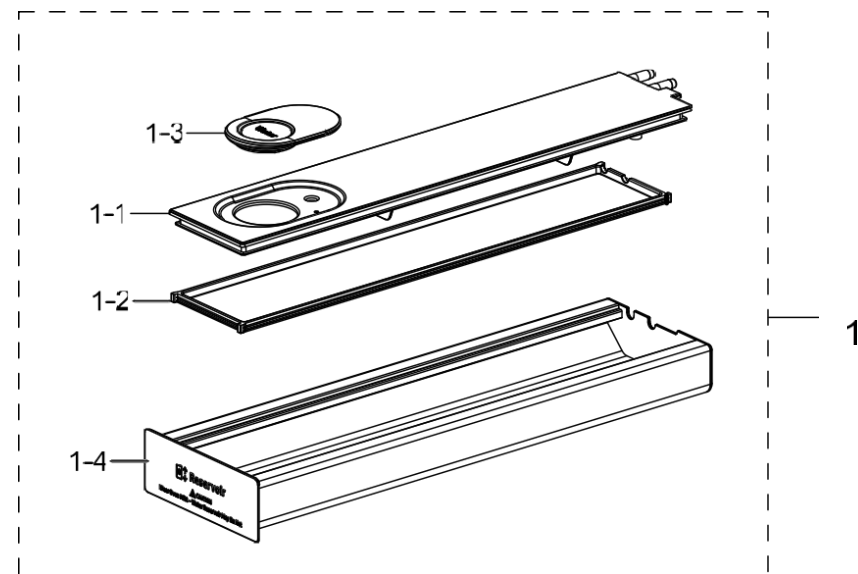

6. ASSYSTEAMPARTS1

Assy Steam Parts 1 List

Reference #	Dacor Parts #	Description	SA/SNA
1	111910	ASSY BOWL STEAM	SA
1-1		COVER BOWL-WATER	SNA
1-2		GASKET	SNA
1-3		RUBBER WATER	SNA
1-4	111909	ASSY BOWL WATER	SA
2		ASSY BRACKET-STEAM	SNA
2-1	111698	SWITCH-MICRO	SA
2-2	111803	MOTOR AC DRIVE	SA
2-3		BRACKET COVER-BOTTOM	SNA
2-4		GUIDE WATER TANK	SNA
2-5		GUIDE BOWL WATER	SNA
2-6		HOLDER	SNA
2-7		HOLDER-BOTTOM	SNA
2-8		GEAR-MOTOR	SNA
2-9		GEAR	SNA
2-10		LEVER	SNA
2-11		ASSY SLIDER	SNA
2-12		ASSY BRACKET-TOP	SNA
2-12-1		BRACKET COVER-TOP	SNA
2-12-2		HOLDER SPRING	SNA
2-13		RUBBER WATER	SNA
2-14	111871	C-MOTOR RUN-BOX	SA
2-15		CLAMP-STEAM TUBE	SA