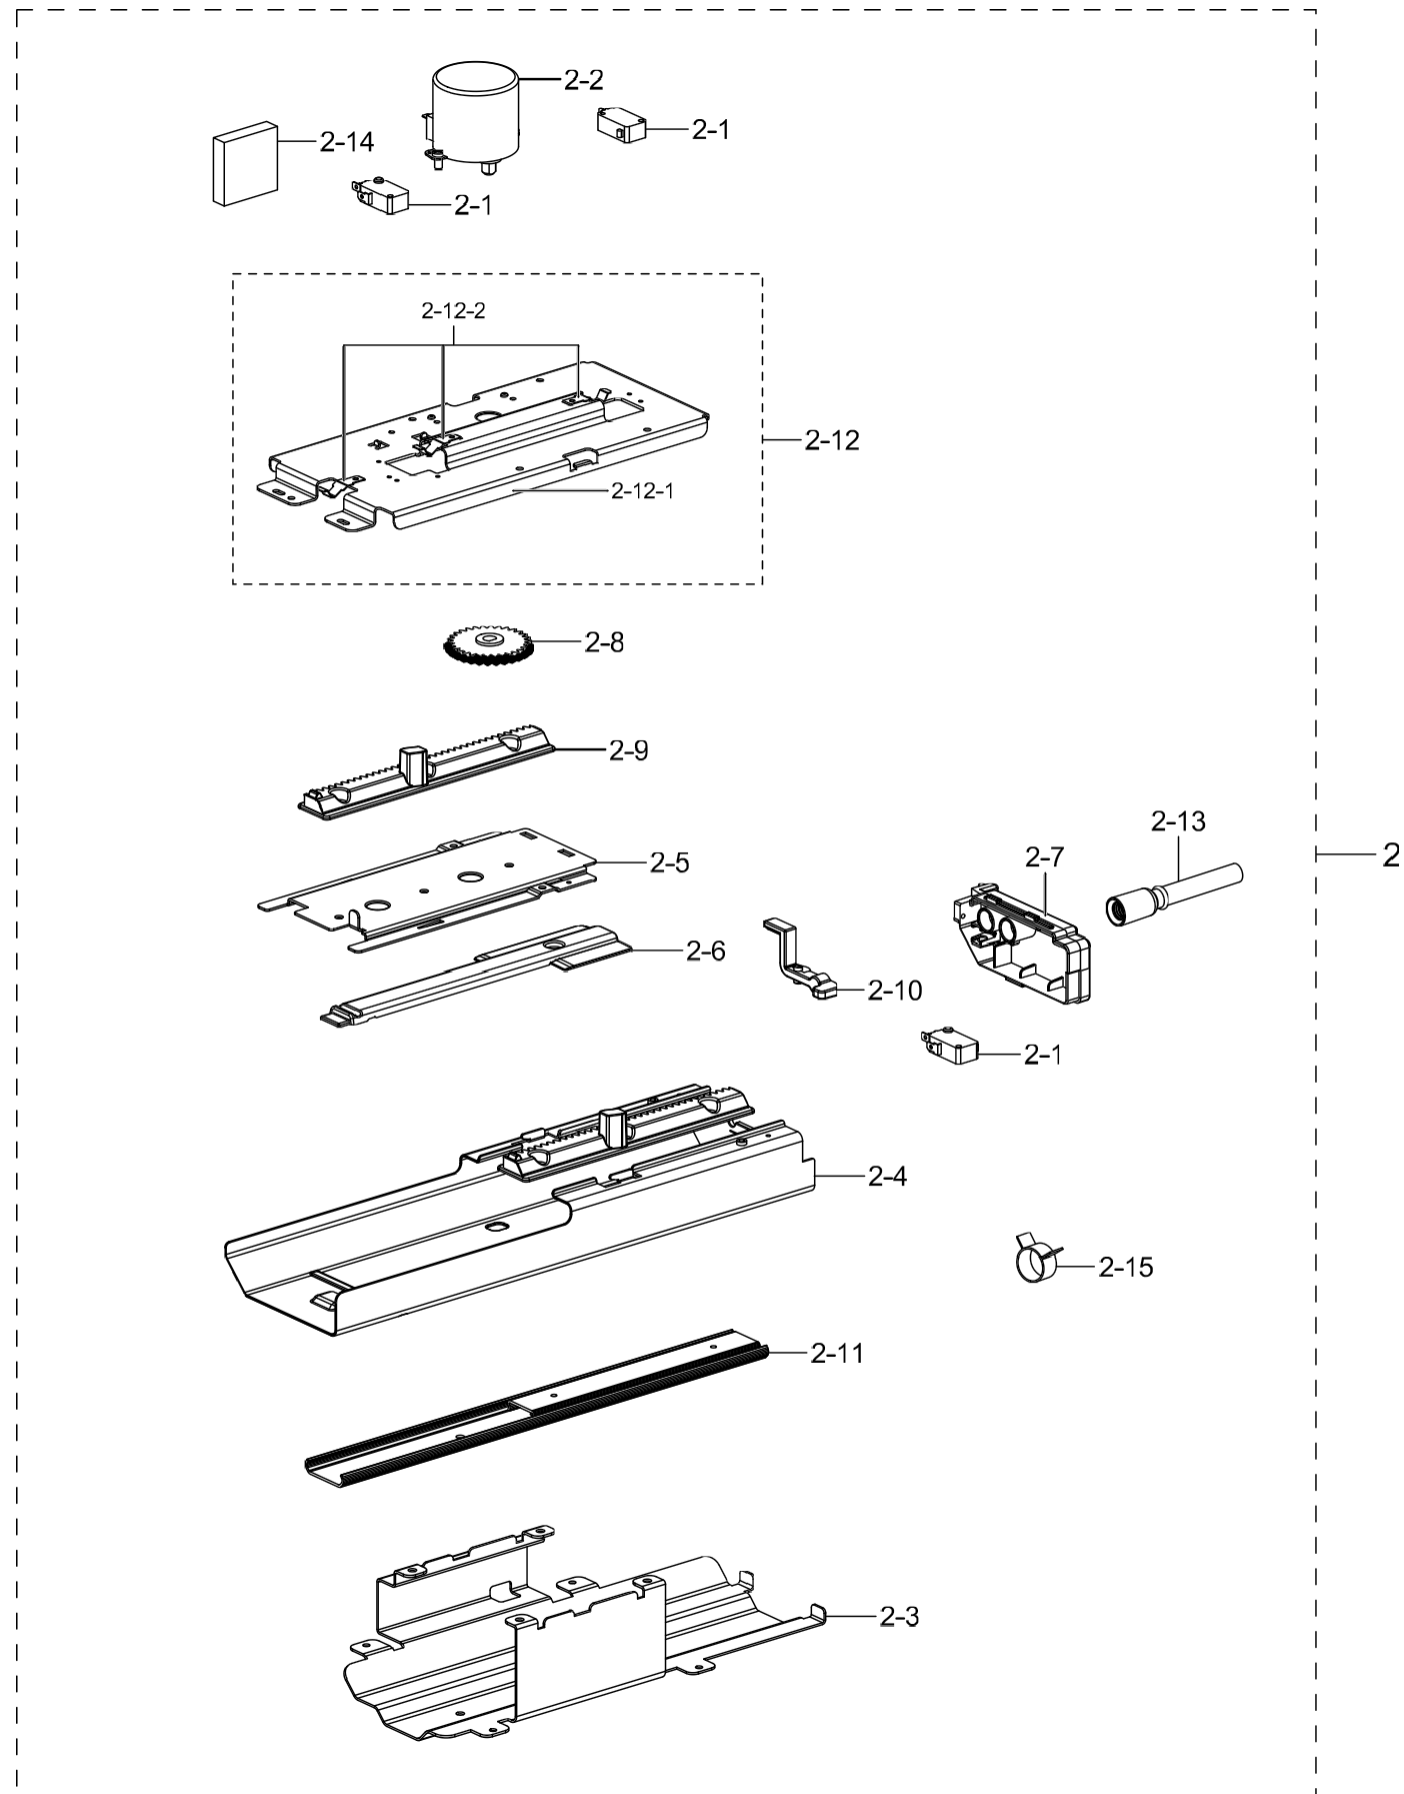

6. ASSYSTEAMPARTS1

Assy Steam Parts 1 List

Reference #	Dacor Parts #	Description	SA/SNA
1	111910	ASSY BOWL STEAM	SA
1-1		COVER BOWL-WATER	SNA
1-2		GASKET	SNA
1-3		RUBBER WATER	SNA
1-4	111909	ASSY BOWL WATER	SA
2		ASSY BRACKET-STEAM	SNA
2-1	111698	SWITCH-MICRO	SA
2-2	111803	MOTOR AC DRIVE	SA
2-3		BRACKET COVER-BOTTOM	SNA
2-4		GUIDE WATER TANK	SNA
2-5		GUIDE BOWL WATER	SNA
2-6		HOLDER	SNA
2-7		HOLDER-BOTTOM	SNA
2-8		GEAR-MOTOR	SNA
2-9		GEAR	SNA
2-10		LEVER	SNA
2-11		ASSY SLIDER	SNA
2-12		ASSY BRACKET-TOP	SNA
2-12-1		BRACKET COVER-TOP	SNA
2-12-2		HOLDER SPRING	SNA
2-13		RUBBER WATER	SNA
2-14	111871	C-MOTOR RUN-BOX	SA
2-15		CLAMP-STEAM TUBE	SA