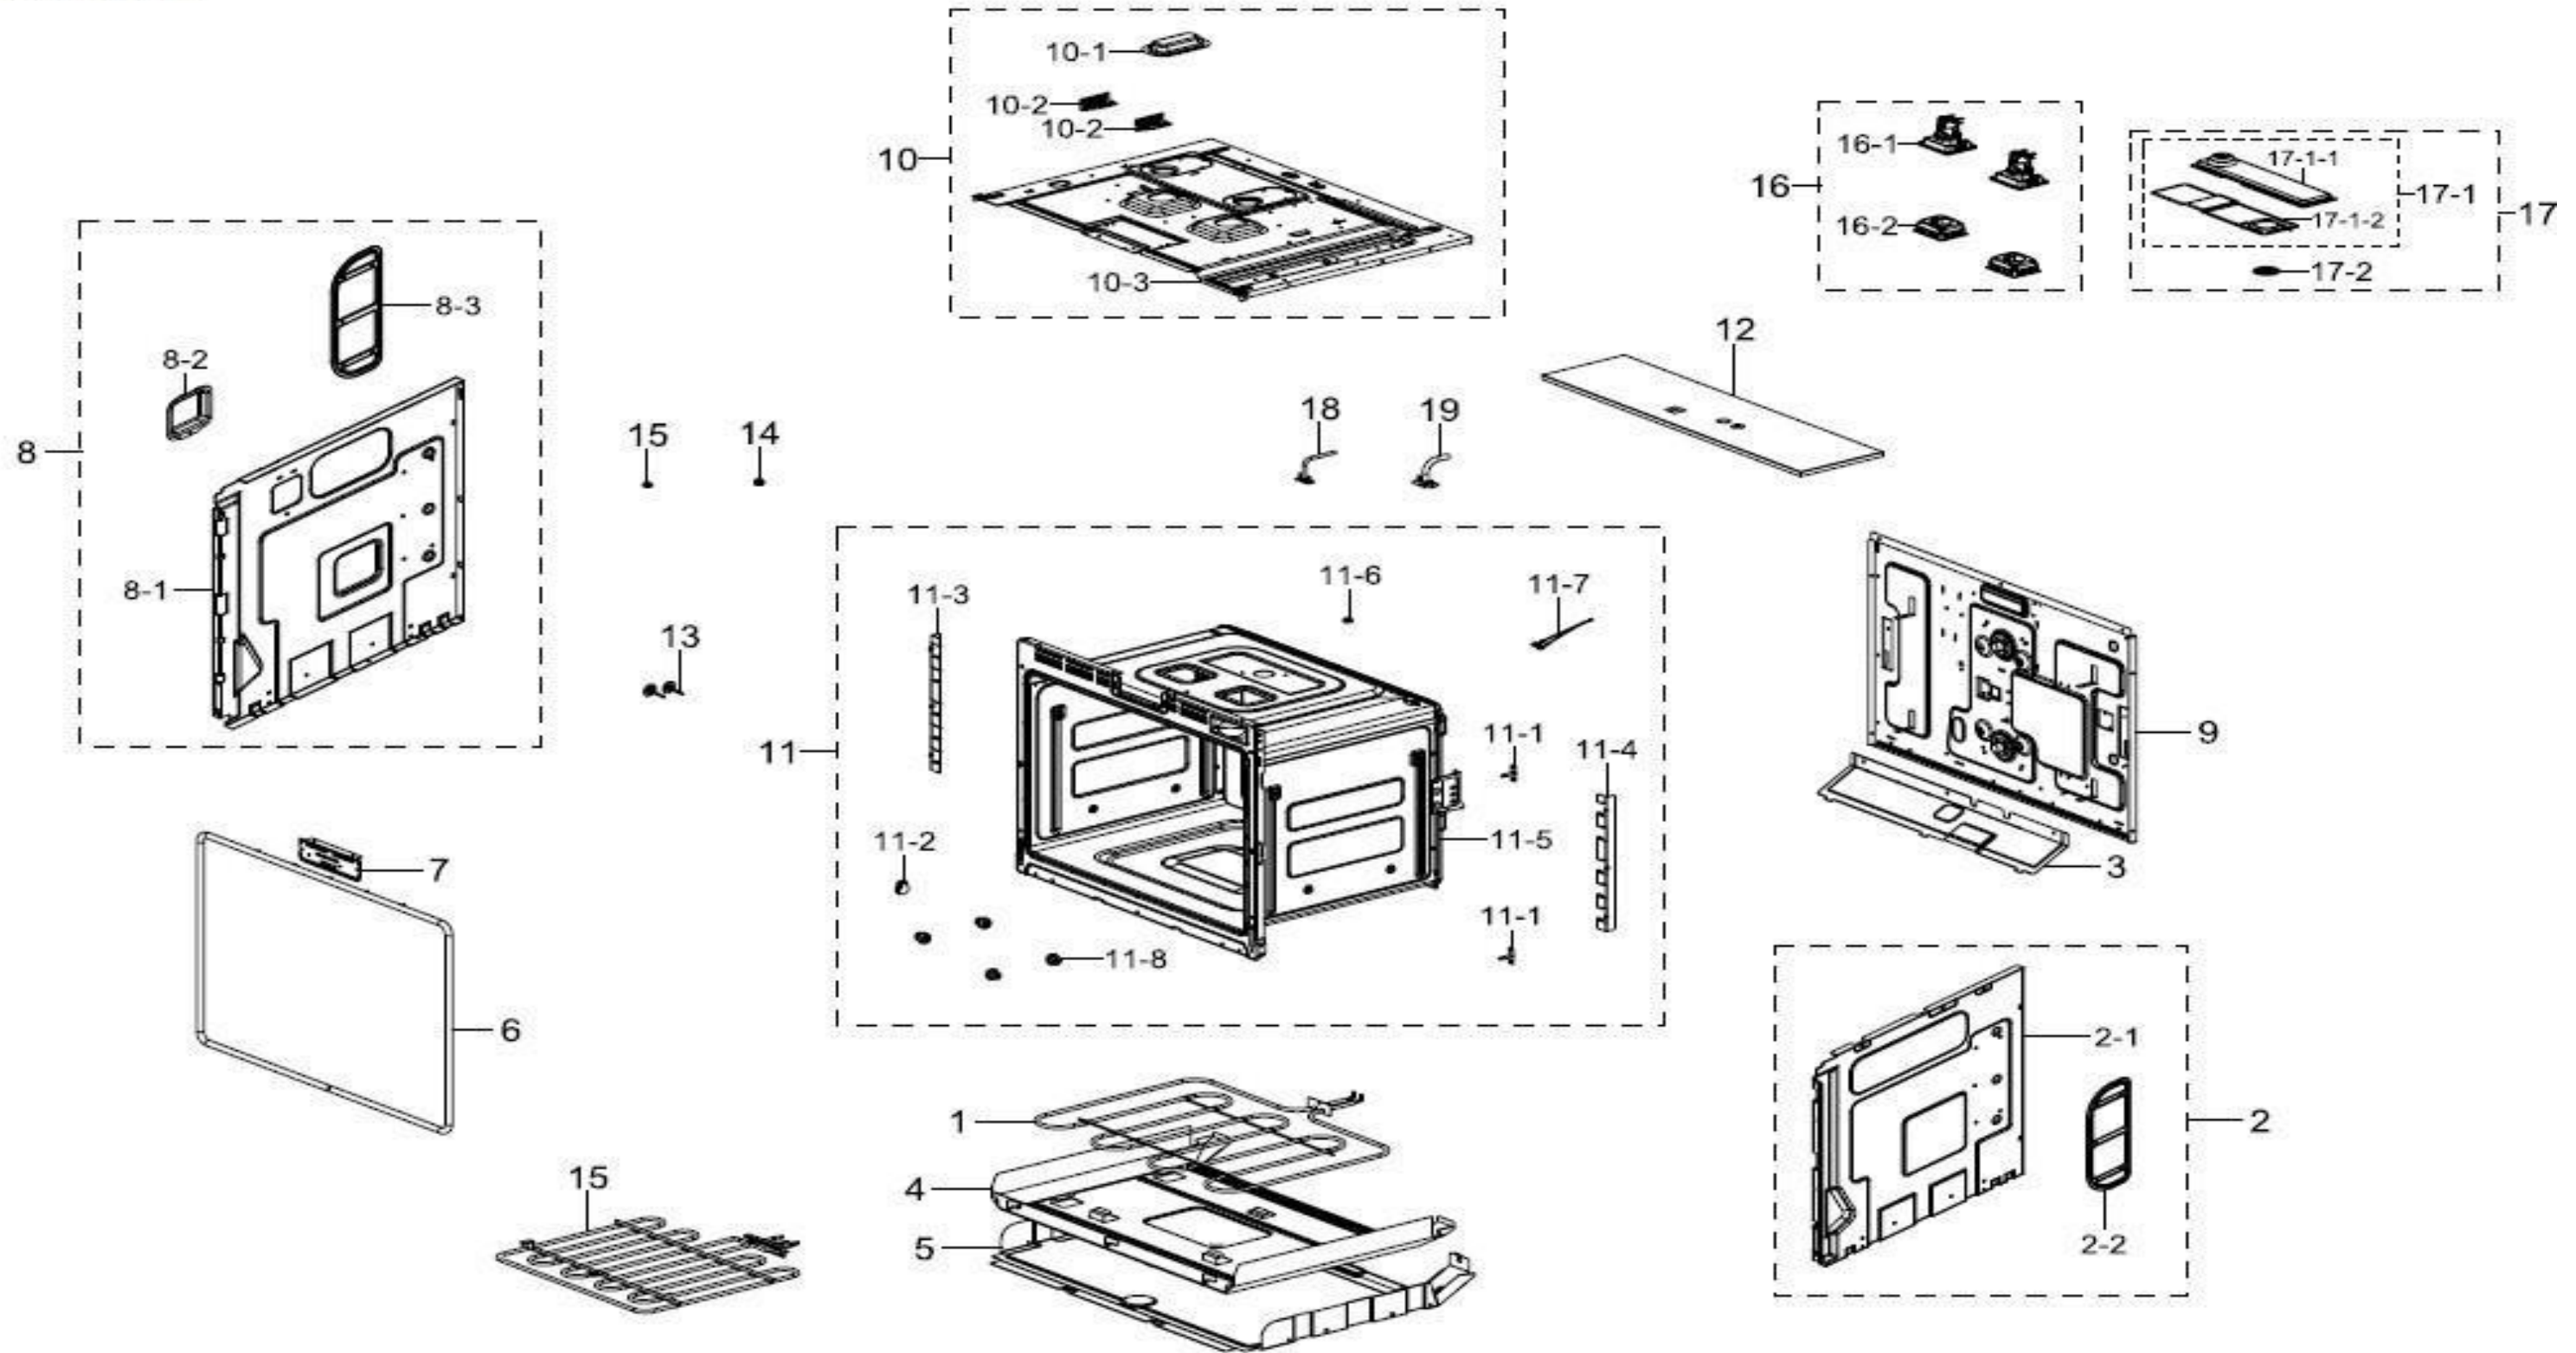

DOB30M977DS_EXPLODED VIEW

1. ASSY CAVITY

Assy Cavity Parts List

Reference #	Dacor Parts #	Description	SA/SNA
1	111816	HEATER SHEATH-BOTTOM	SA
2		ASSY CASE-RIGHT	SNA
2-1		CASE-RIGHT	SNA
2-2		COVER SCREW	SNA
3		COVER HEATER-BOTTOM	SNA
4		COVER HEATER-BAKE	SNA
5		COVER ADIABATIC-BOTTOM	SNA
6	111853	GASKET DOOR	SA
7		ASSY BRACKET-REAR	SNA
8		ASSY CASE-LEFT	SNA
8-1		CASE-LEFT	SNA
8-2		COVER SENSOR	SNA
8-3		COVER SCREW	SNA
9		ASSY COVER ADIABATIC-REAR	SNA
10		ASSY COVER ADIABATIC-TOP	SNA
10-1		BRACKET VENT	SNA
10-2		BRACKET CAVITY-SUB	SNA
10-3		COVER ADIABATIC-TOP	SNA
11		ASSY CAVITY MAIN	SNA
11-1	111804	SENSOR TEMP	SA
11-2	111901	ASSY-PROBE	SA
11-3		BRACKET CAVITY-LEFT	SNA
11-4		BRACKET CAVITY-RIGHT	SNA
11-5		ASSY CAVITY-COATING	SNA
11-6	111777	NUT FLANGE	SA
11-7	111981	ASSY WIRE HARNESS-EARTH	SA
11-8	111900	HOLDER RACK	SA
12		ADIABATIC	SNA
13		RUBBER-CUSHION	SNA
14	111767	NUT-CIRCULAR	SA
15	111815	HEATER SHEATH-GRILL	SA
16	112005	ASSY LAMP-HALOGEN	SA
16-1		COVER LAMP	SNA
16-2		ASSY LAMP-HALOGEN	SNA
17	111911	ASSY VENT	SA
17-1		ASSY DUCT AIR	SNA
17-1-1		DUCT AIR-TOP	SNA