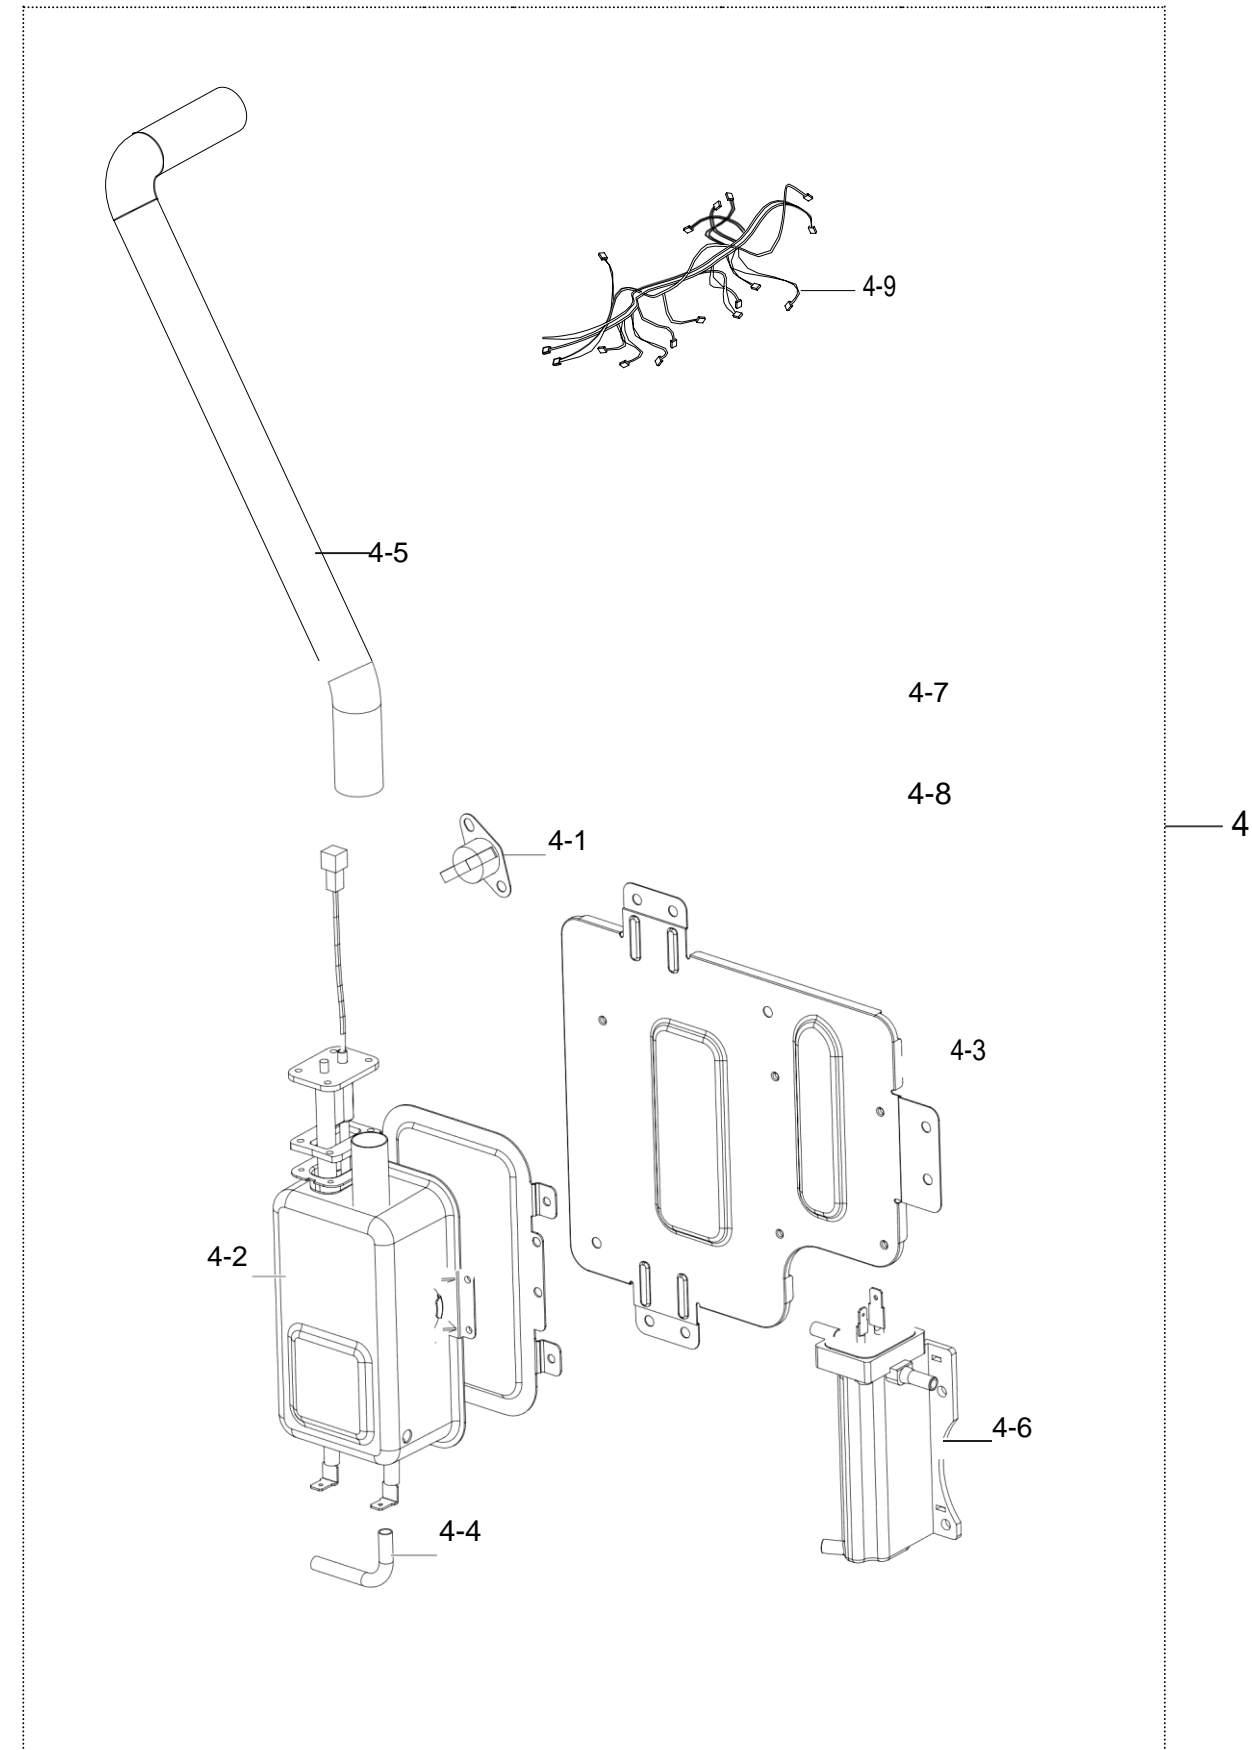

7. ASSYSTEAMPARTS2

Assy Steam Parts 2 List

Reference #	Dacor Parts #	Description	SA/SNA
3		ASSY HOLDER PUMP	SNA
3-1	111774	VALVE COIL SOLEREFERENCE #ID- PUMP	SA
3-2		GUIDE-TUBE	SNA
3-3		BRACKET HOLDER	SNA
3-4		HOLDER PUMP	SNA
3-5		HOLDER SUPPORT-A	SNA
3-6		TUBE WATER	SNA
3-7	112012	ASSY WIRE HARNESS- STEAM	SA
3-8		RUBBER DAMPER	SNA
3-9		RUBBER	SNA
3-10		RUBBER WATER	SNA
3-11		RUBBER WATER	SNA
3-12	111871	CLAMP-STEAM TUBE	SNA
4		ASSY HOLDER-STEAM	SNA
4-1	111775	THERMOSTAT	SA
4-2	111813	HEATER STEAM	SA
4-3		HOLDER PANEL	SNA
4-4		TUBE WATER	SNA
4-5		TUBE STEAM	SNA
4-6		ASSY STEAMER SUB	SNA
4-7	111871	CLAMP-STEAM TUBE	SNA
4-8	111870	CLAMP-STEAM TUBE	SA
4-9	111992	ASSY WIRE HARNESS- STEAM	SA