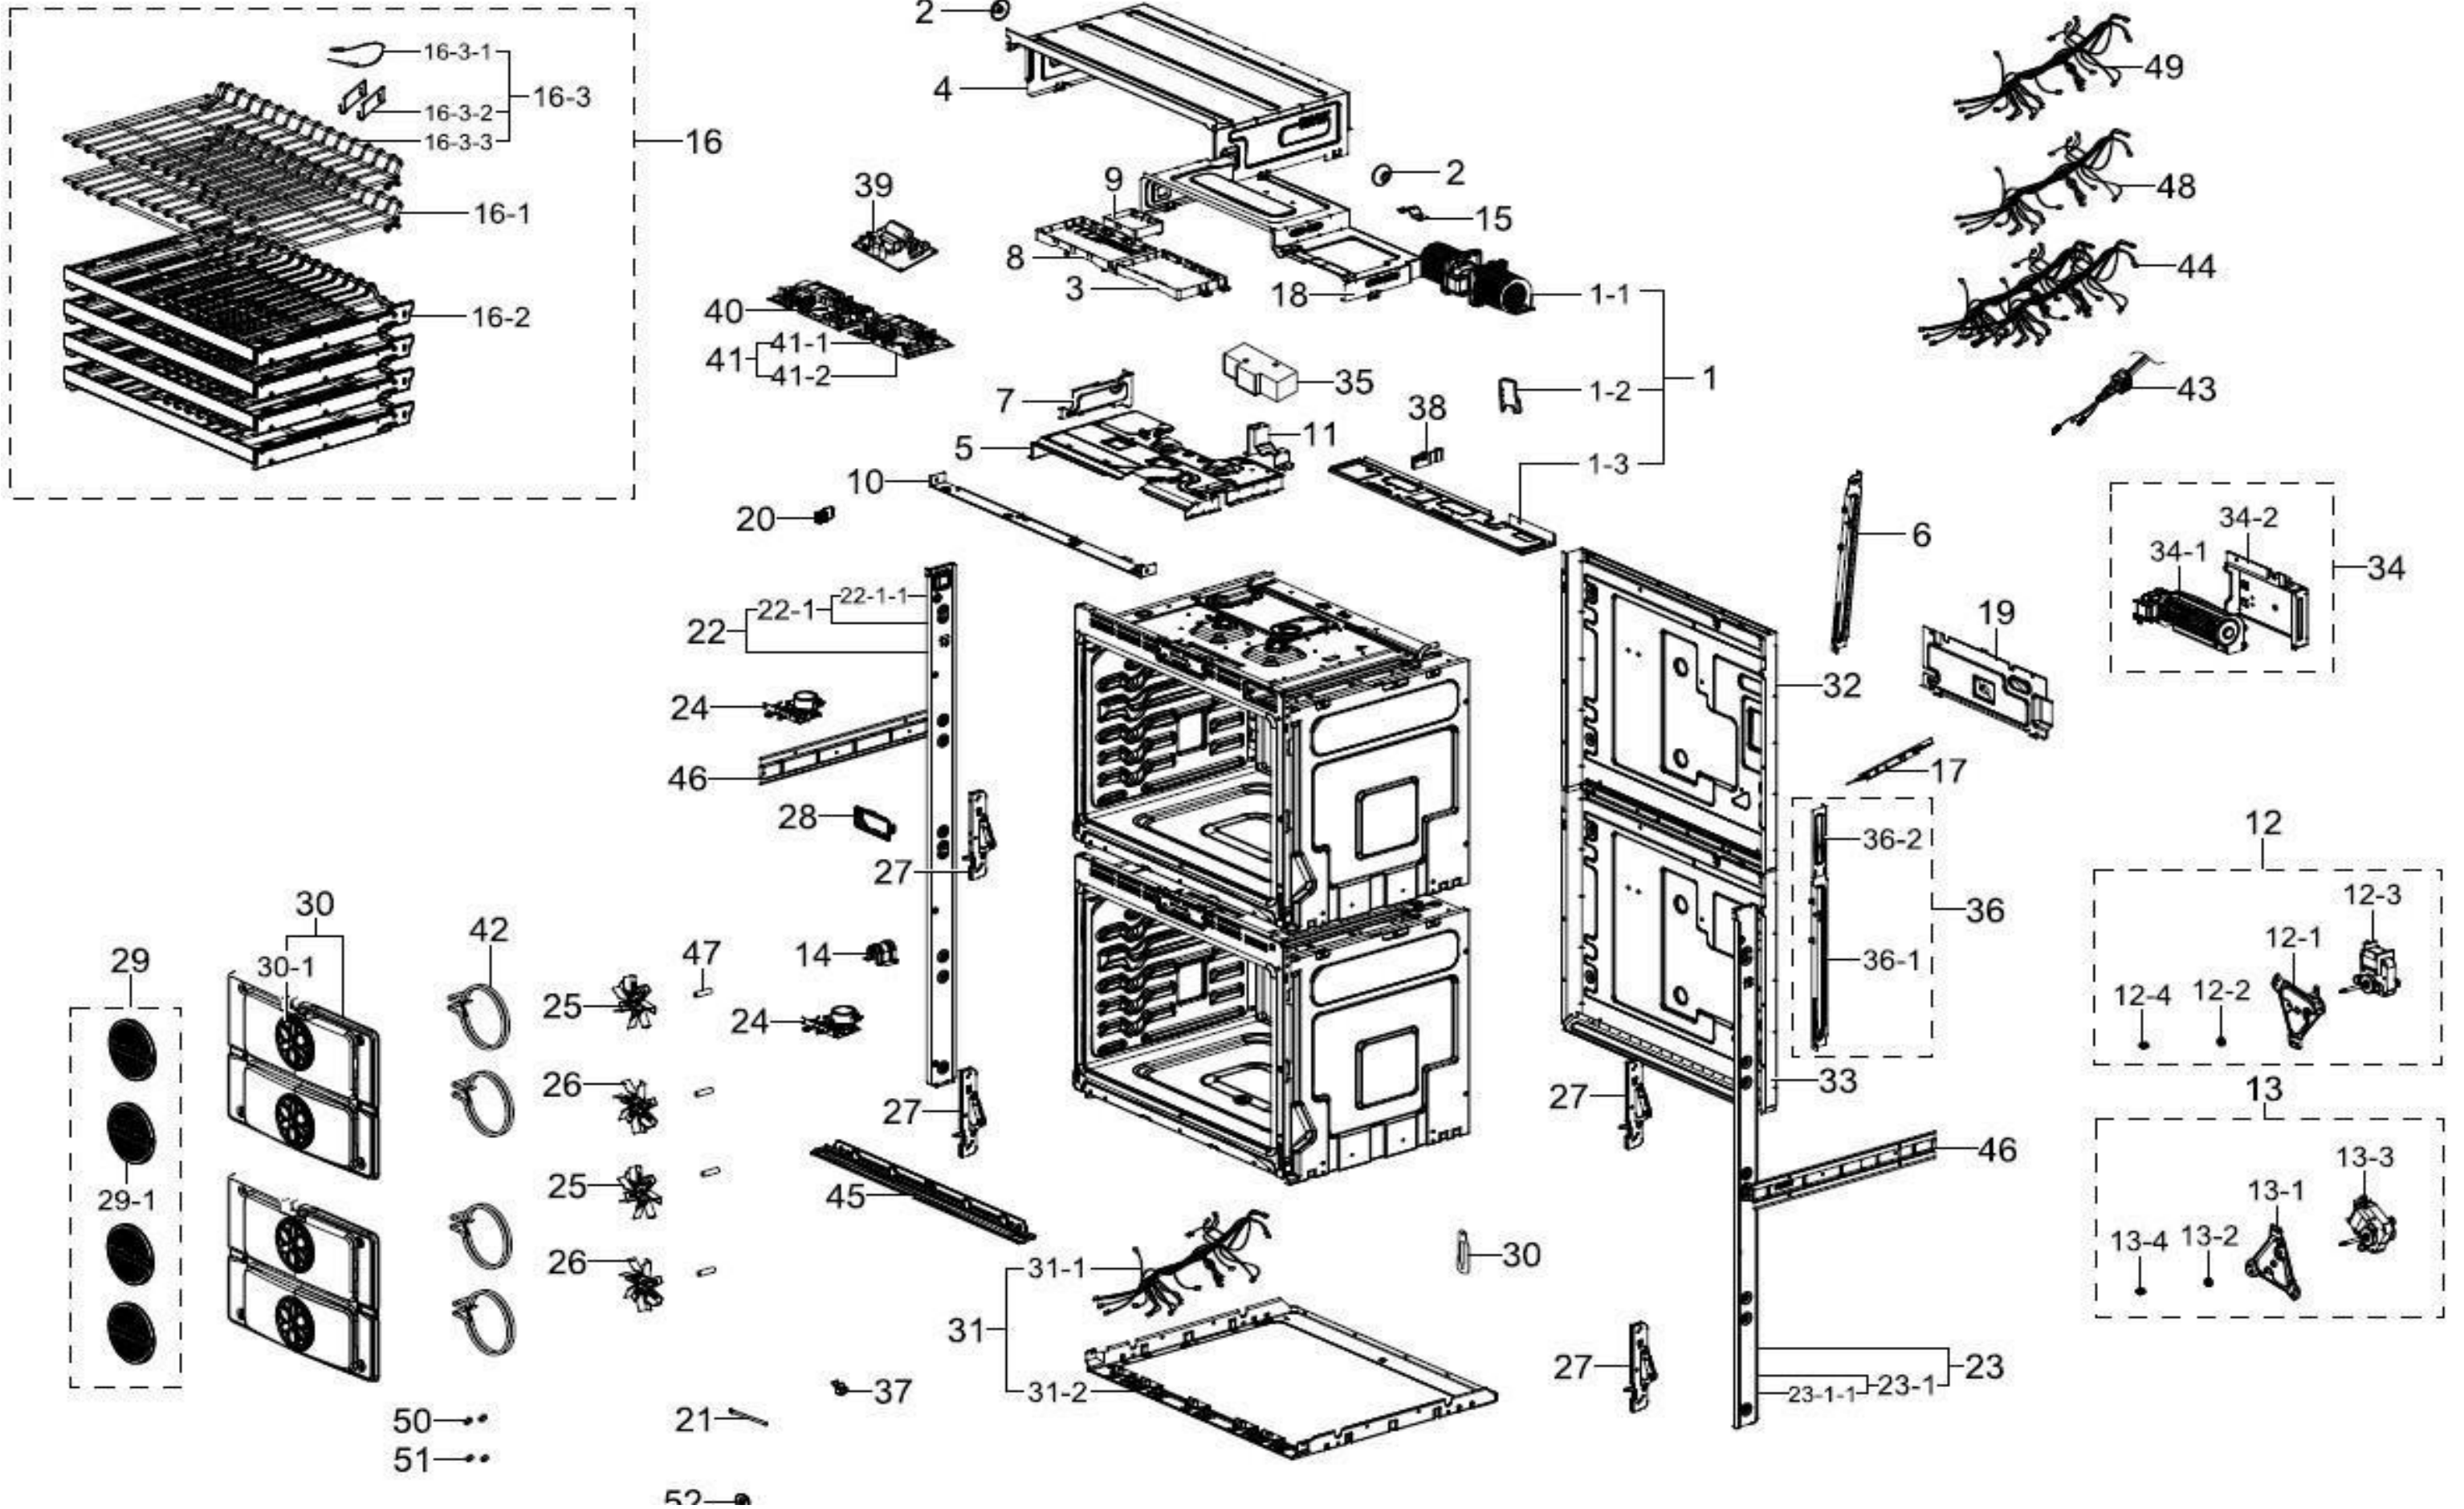

1. ASSY BODY

Assy Body Parts List

Reference #	Dacor Parts #	Description	SA/SNA
1		ASSY HOLDER-MOTOR	SNA
1-1	111746	MOTOR AC FAN-BLOWER	SA
1-2	111747	SENSOR MAG	SA
1-3		ASSY HOLDER-MOTOR	SNA
2		SPACER PANEL	SNA
3	111820	HOLDER PCB-MAIN	SA
4		CASE-UP	SNA
5		SUPPORT PCB	SNA
6		BRACKET BARRIER-REAR	SNA
7		BRACKET BARRIER-MOTOR	SNA
8		HOLDER PCB-MAIN	SNA
9		HOLDER PCB-SUB	SNA
10		SUPPORT PANEL	SNA
11		BRACKET SUPPORTER	SNA
12	111978	ASSY MOTOR CONVECTION	SA
12-1		BRACKET MOTOR-MAIN	SNA
12-2	111873	CAP-MOTOR CONVECTION	SA
12-3	111798	MOTOR AC CONVECTION	SA
12-4	111777	NUT FLANGE	SA
13	111979	ASSY MOTOR CONVECTION	SA
13-1		BRACKET MOTOR-MAIN	SNA
13-2	111873	CAP-MOTOR CONVECTION	SA
13-3		MOTOR AC CONVECTION	SNA
13-4	111777	NUT FLANGE	SA
14		BRACKET SUPPORTER	SNA
15		HOLDER HOSE	SNA
16		ASSY ACCESSORY PARTS	SNA
16-1	111878	RACK WIRE	SA
16-2	111919	ASSY WIRE RACK	SA
16-3		ASSY ACCESSORY	SNA
16-3-1	111805	SENSOR TEMP	SA
16-3-2	111750	HANDLE GRIP	SA
16-3-3	111878	RACK WIRE	SA
17		BRACKET BARRIER	SNA
18		COVER CASE-TOP	SNA
19		COVER BACK-MIDDLE	SNA
20	111749	COVER WIRE	SA
21		CABLE CLAMP	SNA
22	111925	ASSY TRIM	SA
22-1		ASSY TRIM-SUB	SA