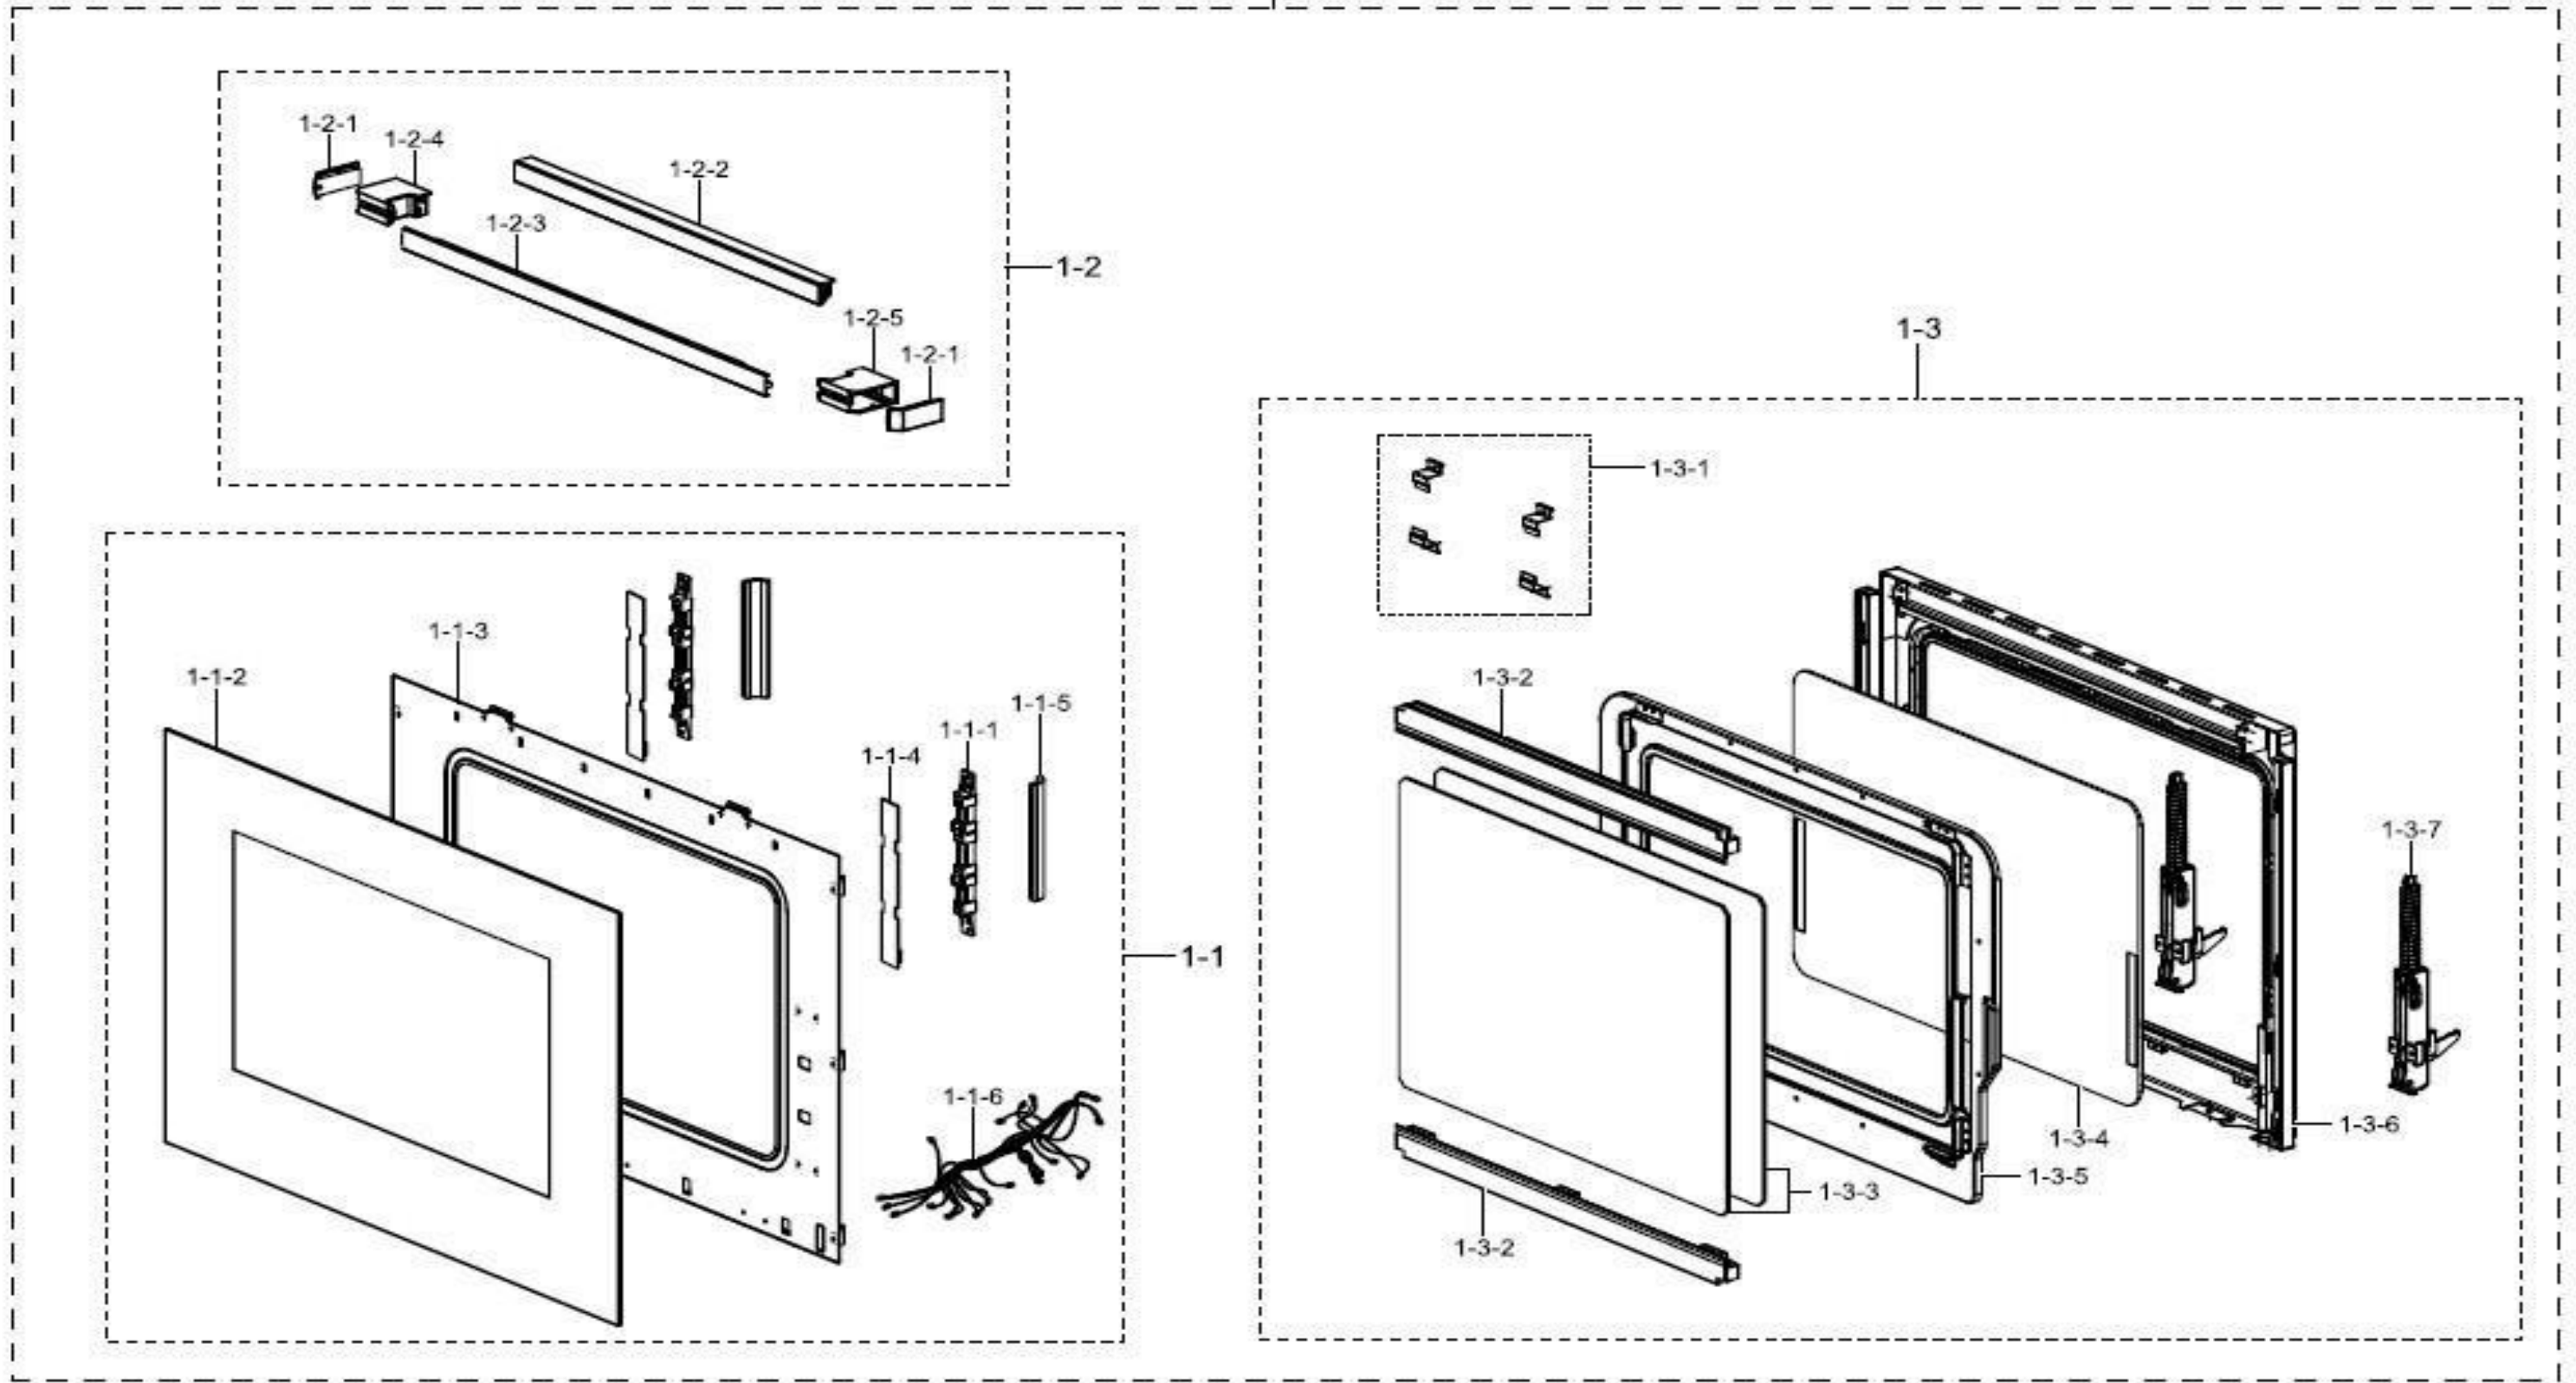

Assy Body Double Parts List

Reference #	Dacor Parts #	Description	SA/SNA
1	111816	HEATER SHEATH-BOTTOM	SA
2		ASSY CASE-LEFT	SNA
2-1		CASE-LEFT	SNA
2-2		COVER SCREW	SNA
3		ASSY CASE-RIGHT	SNA
3-1		CASE-RIGHT	SNA
3-2		COVER SCREW	SNA
4		COVER HEATER-BOTTOM	SNA
5		COVER HEATER-BAKE	SNA
6		COVER ADIABATIC-BOTTOM	SNA
7	111853	GASKET DOOR	SA
8		ASSY CAVITY MAIN	SNA
8-1	111804	SENSOR TEMP	SA
8-2		BRACKET CAVITY-LEFT	SNA
8-3		BRACKET CAVITY-RIGHT	SNA
8-4		ASSY CAVITY-COATING	SNA
8-5	111900	HOLDER RACK	SA
9		ASSY BRACKET-REAR	SNA
10		ASSY COVER ADIABATIC-REAR	SNA
10-1	111775	THERMOSTAT	SA
10-2	111779	BRACKET-TCO	SA
10-3		COVER ADIABATIC-REAR	SNA
11		ASSYCOVERADIABATIC-TOP	SNA
11-1		BRACKET VENT	SNA
11-2		BRACKET CAVITY-SUB	SNA
11-3		COVER ADIABATIC-TOP	SNA
12	111767	NUT-CIRCULAR	SA
13		ADIABATIC	SNA
14	111777	NUT FLANGE	SA
15		RUBBER-CUSHION	SNA
16	112005	ASSY LAMP-HALOGEN	SA
16-1		COVER LAMP	SNA
16-2		ASSY LAMP-HALOGEN	SNA
17	111907	ASSY VENT-FILTER	SA
17-1	111902	ASSY VENT	SA
17-1-1		BRACKET VENT	SNA
17-1-2		BRACKET VENT	SNA
17-2		FILTER MESH	SNA
18		ASSY INLET WATER	SNA
19	111815	HEATER SHEATH-GRILL	SA

3. ASSYDOOR

1