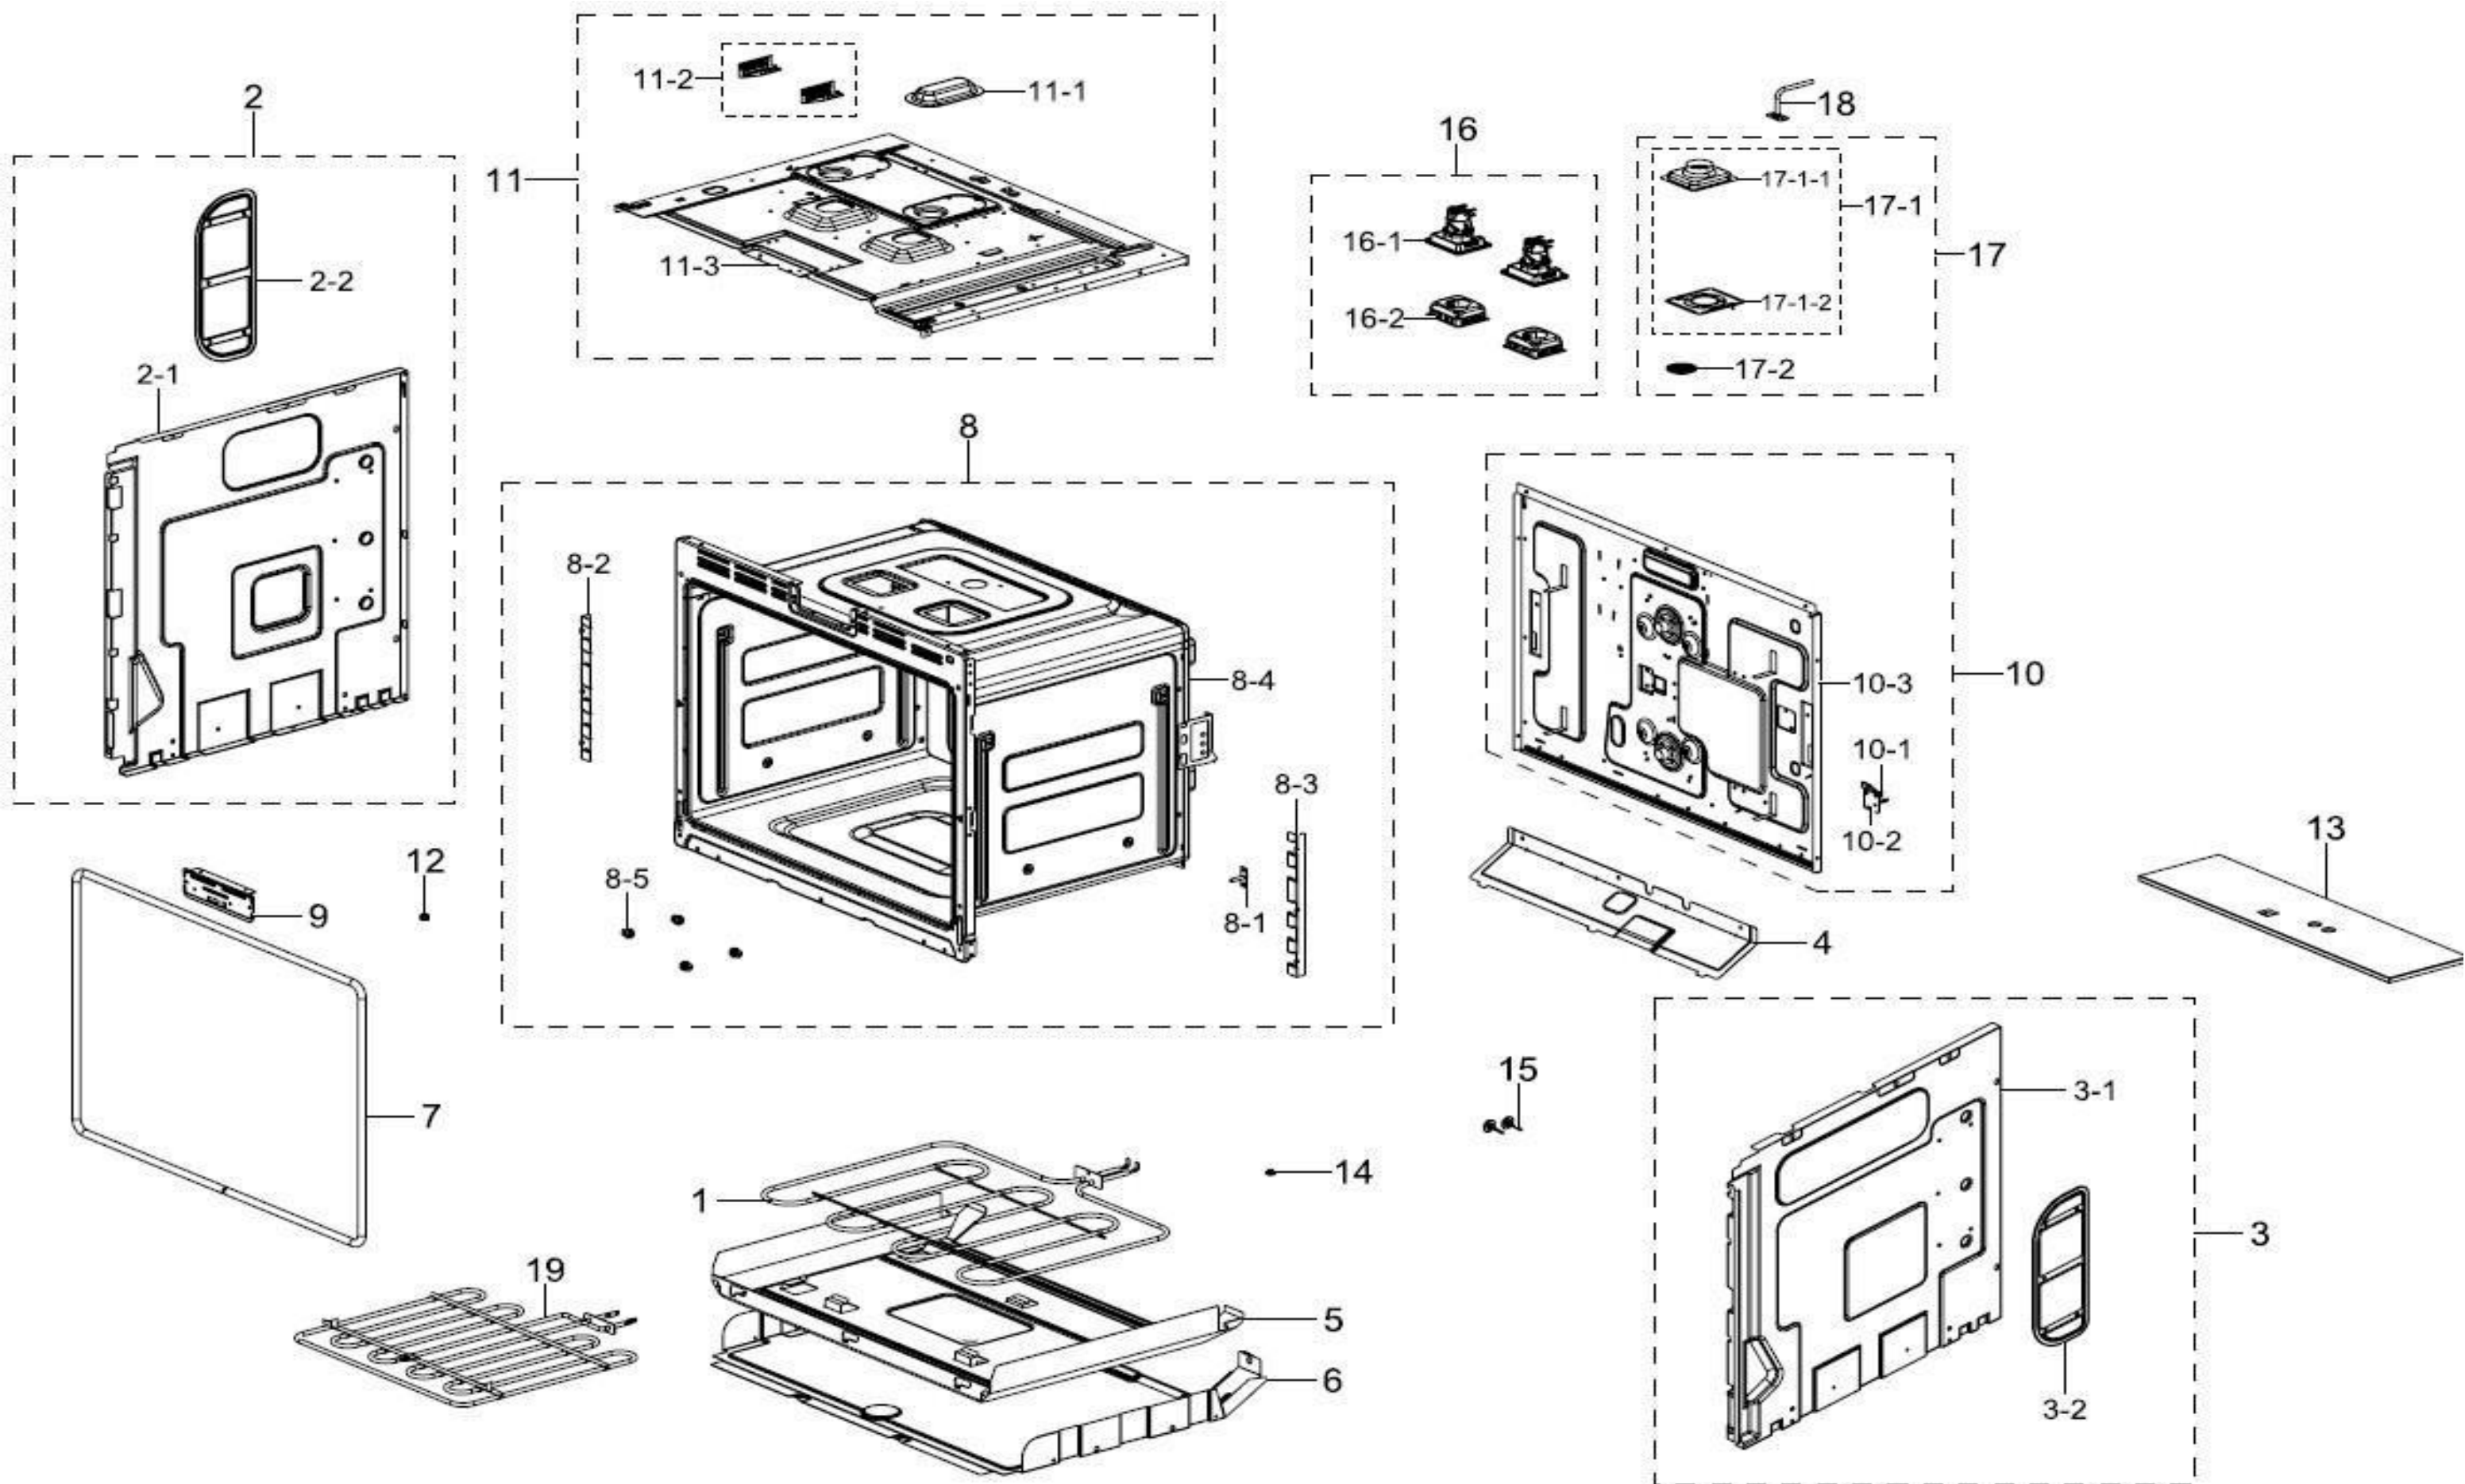

2. ASSYCAVITY DOUBLEPARTS

Assy Body Double Parts List

Reference #	Dacor Parts #	Description	SA/SNA
1	111816	HEATER SHEATH-BOTTOM	SA
2		ASSY CASE-LEFT	SNA
2-1		CASE-LEFT	SNA
2-2		COVER SCREW	SNA
3		ASSY CASE-RIGHT	SNA
3-1		CASE-RIGHT	SNA
3-2		COVER SCREW	SNA
4		COVER HEATER-BOTTOM	SNA
5		COVER HEATER-BAKE	SNA
6		COVER ADIABATIC-BOTTOM	SNA
7	111853	GASKET DOOR	SA
8		ASSY CAVITY MAIN	SNA
8-1	111804	SENSOR TEMP	SA
8-2		BRACKET CAVITY-LEFT	SNA
8-3		BRACKET CAVITY-RIGHT	SNA
8-4		ASSY CAVITY-COATING	SNA
8-5	111900	HOLDER RACK	SA
9		ASSY BRACKET-REAR	SNA
10		ASSY COVER ADIABATIC-REAR	SNA
10-1	111775	THERMOSTAT	SA
10-2	111779	BRACKET-TCO	SA
10-3		COVER ADIABATIC-REAR	SNA
11		ASSYCOVERADIABATIC-TOP	SNA
11-1		BRACKET VENT	SNA
11-2		BRACKET CAVITY-SUB	SNA
11-3		COVER ADIABATIC-TOP	SNA
12	111767	NUT-CIRCULAR	SA
13		ADIABATIC	SNA
14	111777	NUT FLANGE	SA
15		RUBBER-CUSHION	SNA
16	112005	ASSY LAMP-HALOGEN	SA
16-1		COVER LAMP	SNA
16-2		ASSY LAMP-HALOGEN	SNA
17	111907	ASSY VENT-FILTER	SA
17-1	111902	ASSY VENT	SA
17-1-1		BRACKET VENT	SNA
17-1-2		BRACKET VENT	SNA
17-2		FILTER MESH	SNA
18		ASSY INLET WATER	SNA
19	111815	HEATER SHEATH-GRILL	SA