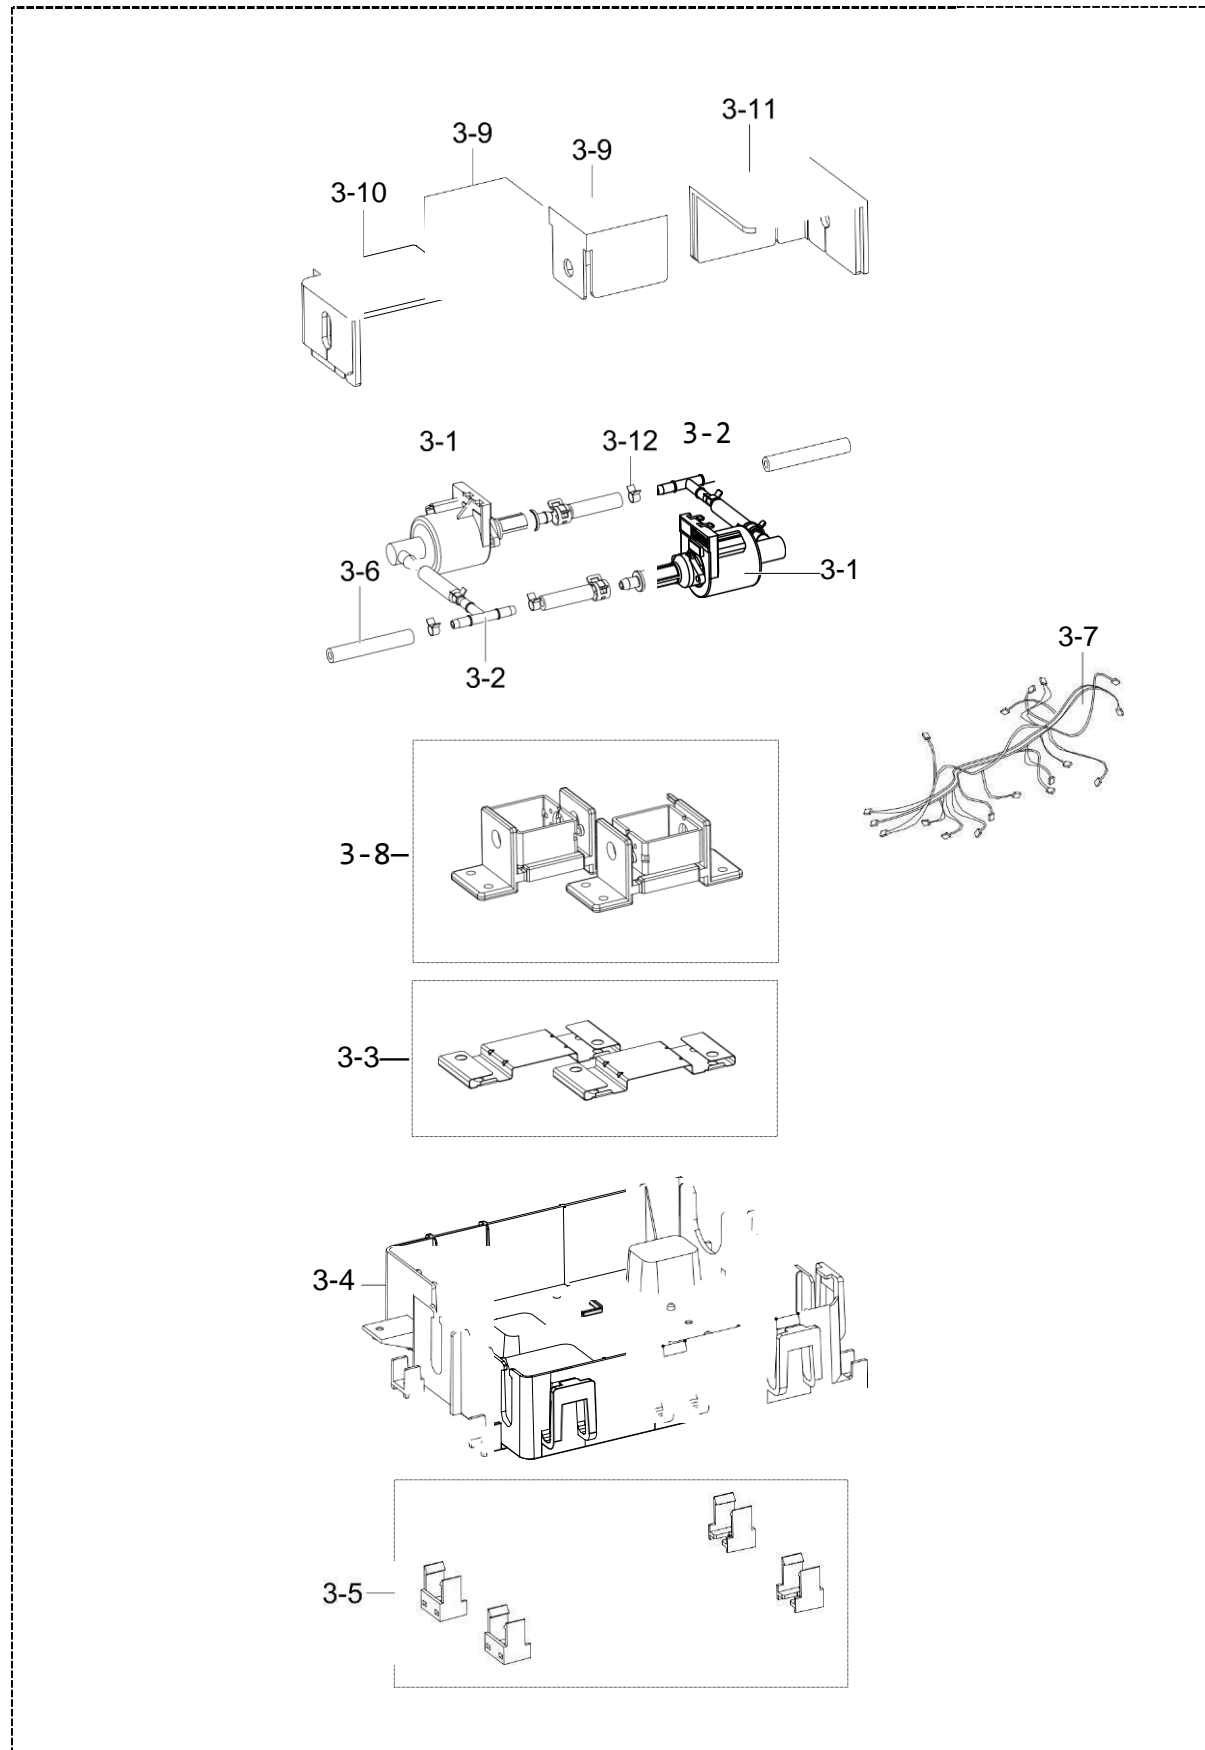

7. ASSYSTEAMPARTS2

Assy Steam Parts 2 List

Reference #	Dacor Parts #	Description	SA/SNA
3		ASSY HOLDER PUMP	SNA
3-1	111774	VALVE COIL SOLEREFERENCE #ID- PUMP	SA
3-2		GUIDE-TUBE	SNA
3-3		BRACKET HOLDER	SNA
3-4		HOLDER PUMP	SNA
3-5		HOLDER SUPPORT-A	SNA
3-6		TUBE WATER	SNA
3-7	112012	ASSY WIRE HARNESS- STEAM	SA
3-8		RUBBER DAMPER	SNA
3-9		RUBBER	SNA
3-10		RUBBER WATER	SNA
3-11		RUBBER WATER	SNA
3-12	111871	CLAMP-STEAM TUBE	SNA
4		ASSY HOLDER-STEAM	SNA
4-1	111775	THERMOSTAT	SA
4-2	111813	HEATER STEAM	SA
4-3		HOLDER PANEL	SNA
4-4		TUBE WATER	SNA
4-5		TUBE STEAM	SNA
4-6		ASSY STEAMER SUB	SNA
4-7	111871	CLAMP-STEAM TUBE	SNA
4-8	111870	CLAMP-STEAM TUBE	SA
4-9	111992	ASSY WIRE HARNESS- STEAM	SA