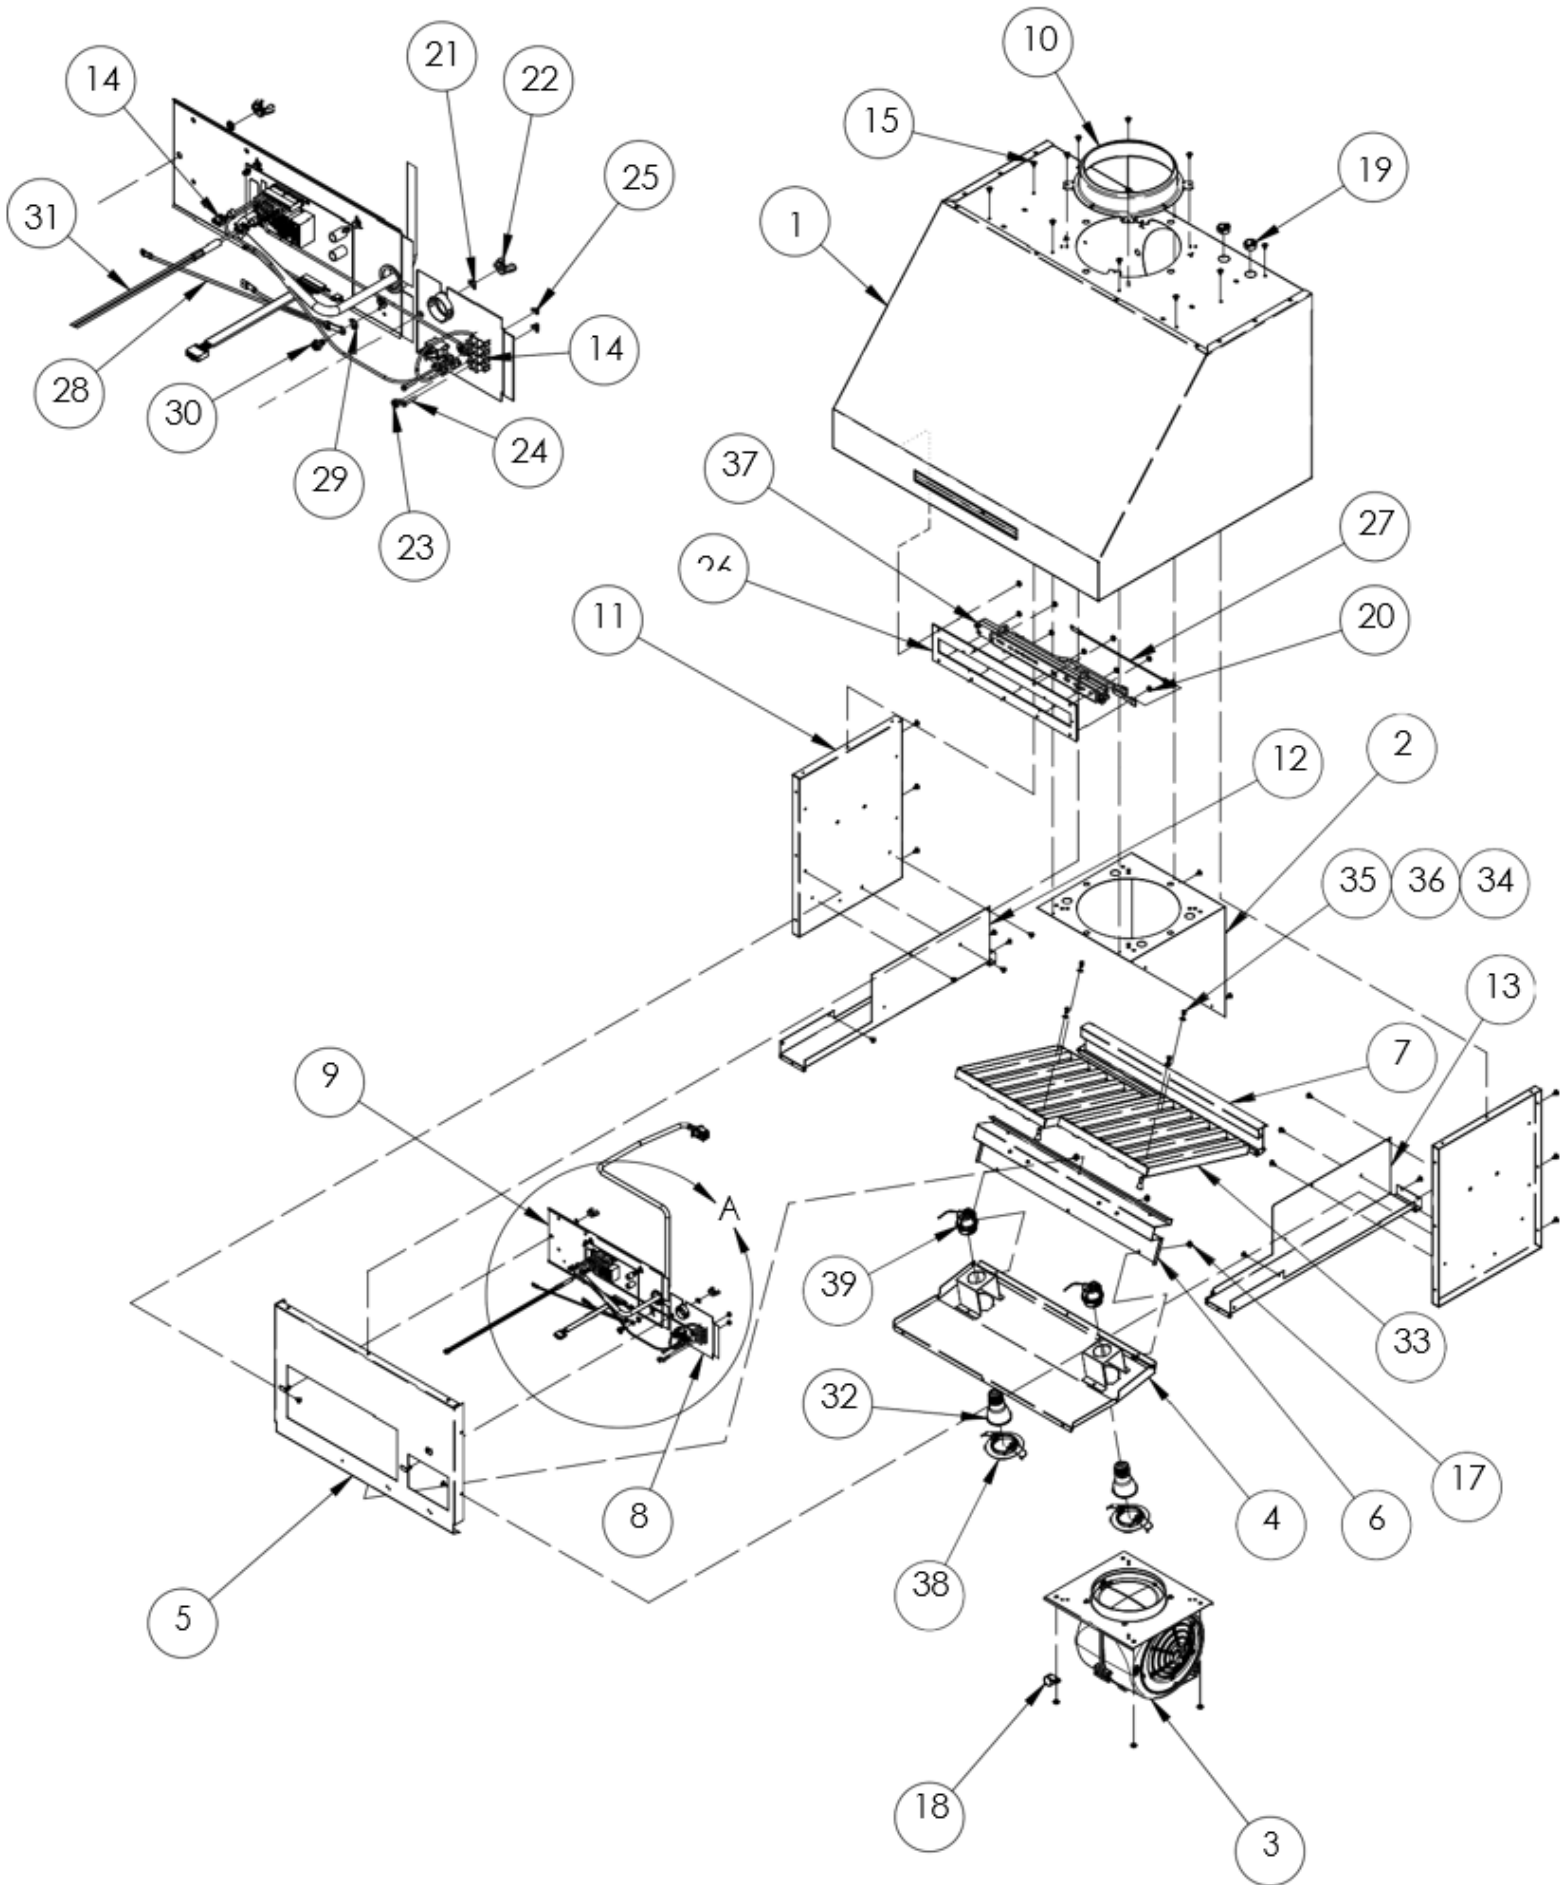

dacor

LET THE SHOW BEGIN

DHD30M967W S/M

DHD30M967W S/M

DHD30M967W S/M

ITEM NO.	PART NUMBER	DESCRIPTION
1	Not Serviceable	ASSY, 30X18IN CANOPY
2	702423	ASSY, CANOPY, MTG BRKT
3	702718	ASSEMBLY, BLOWER
4	702859	ASSY, 30IN LINER
5	703003	WELDMENT, INTERIOR PANEL
6	702871	ASSY, 30IN REAR LINER
7	702865	WELDMENT, 30IN GREASE TRAY
8	702493	ASSY, TERMINAL BLOCK PLATE
9	702967-01	ASSY, CONTROLLER
10	101613	COLLAR, DAMPER
11	109114	FRAME, SIDE
12	110148-01	TRIM, 30IN, LH
13	110148-02	TRIM, 30IN, RH
14	109071	HARNESS, MAIN WIRE, 1-FAN
15	83263	SCREW, PHILL, ROUND WASHER, HD.
16	83534	SCREW, #8 X .375, ENAMEL PANEL
17	102373	SCREW, #8-18 X 1/4"
18	83167	CLAMP, CABLE 3/4"
19	83056	BUSHING HEYCO SB-875-11
20	83308	6-32 KEPS NUT
21	83334	STARWASHER, #8
22	83035	NUT, WING, #10-24
23	83001	SCREW, PHIL PAN HD, 8 x 1/4"
24	83530	SCREW, PHIL. PAN HD, 4-40 X .625 LG
25	83531	NUT, HEX, KEPS 4-40
26	702855	ASSEMBLY, CONTROL BRACKET
27	110301	THERMISTOR
28	110493	WIRES, HOOD GROUND
29	102402	CUP WASHER
30	102403	SCREW, SLOT HEX, PHIL
31	110343	HARNESS, 2 LIGHT LED WIRE
32	109253	LIGHT, LED
33	702495	WELDMENT, BAFFLE
34	109109	KNOB, BAFFLE
35	109328	SCREW 8-32 X 5/16" PHIL PAN HD
36	83340	#10 LOCK WASHER
37	702848	CONTROL, NK9900
38	109355	TRIM, LAMP
39	101624	LAMP HOLDER