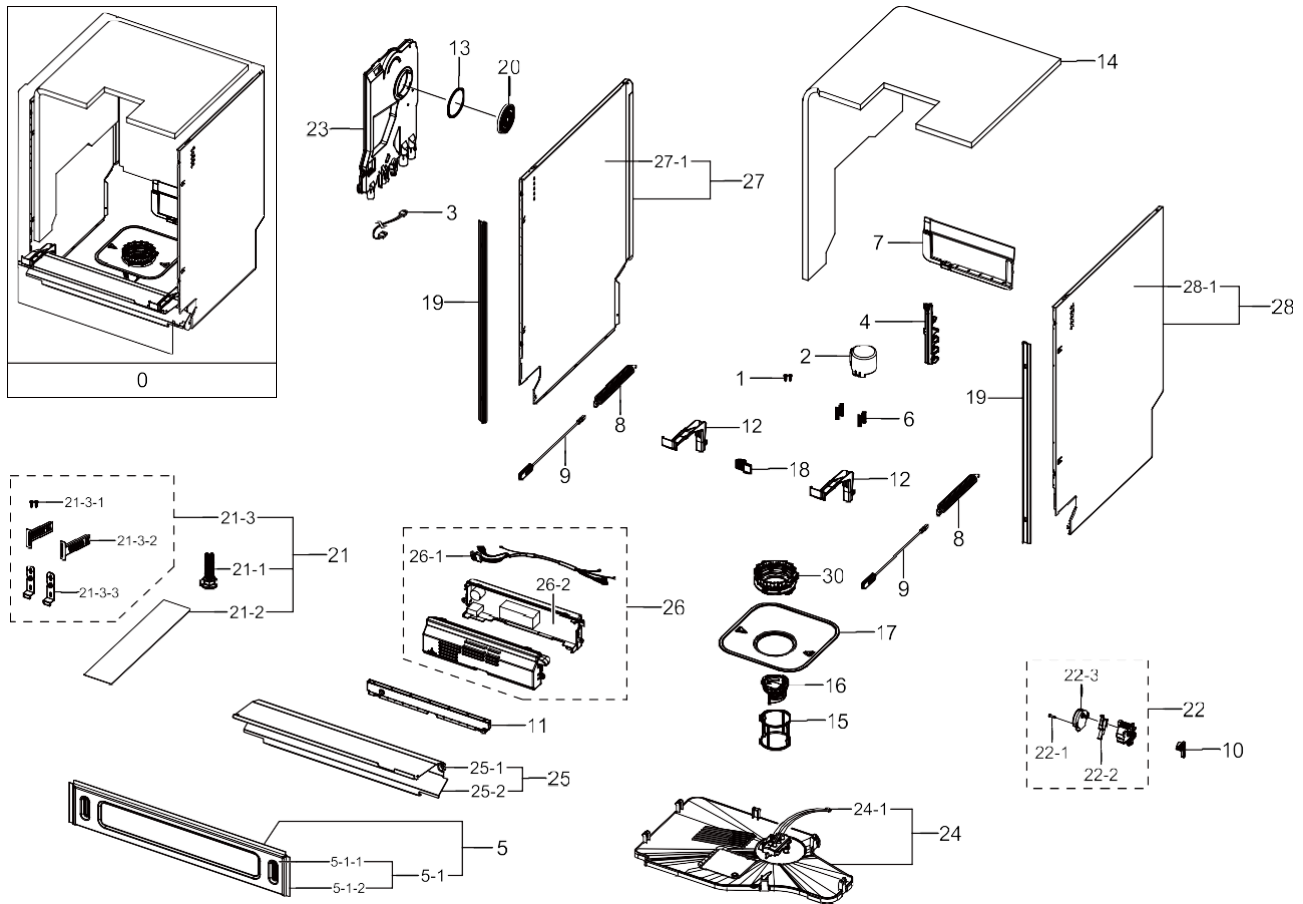

6. Assy Case Parts Etc.

Exploded View

Assy Case Ect. Parts List

Reference #	Dacor #	Description	SNA
0		ASSY CASE PARTS; DDW24T998US/DA	SNA
1	113099	SCREW-TAPTYPE; PH,+B,M4,L16,PASS,STS304	SA
2	113114	COVER-FILTER; WA456DRHDWD,HIPS,T1.5,NATUR	SA
3	113131	WIRE HARNESS-SUB; UL1569,20,DW9900M,ASSY	SA
4	113153	HOLDER HOSE; GALA-E,COMMON,PP,BLACK,PP-CO	SA
5	113306	ASSY PACKING PARTS; DW9500M,BU,COMMON	SA
5-1	112222	ASSY COVER PLINTH; DW9500M,BU,COMMON	SA
5-1-1	113208	COVER PLINTH; DW9500M,BU,GI-SGCC,T0.4,EMP	SA
5-1-2	113214	TRIM-LOW; DW9900H,PP,EP649N,BLACK,TPV	SA