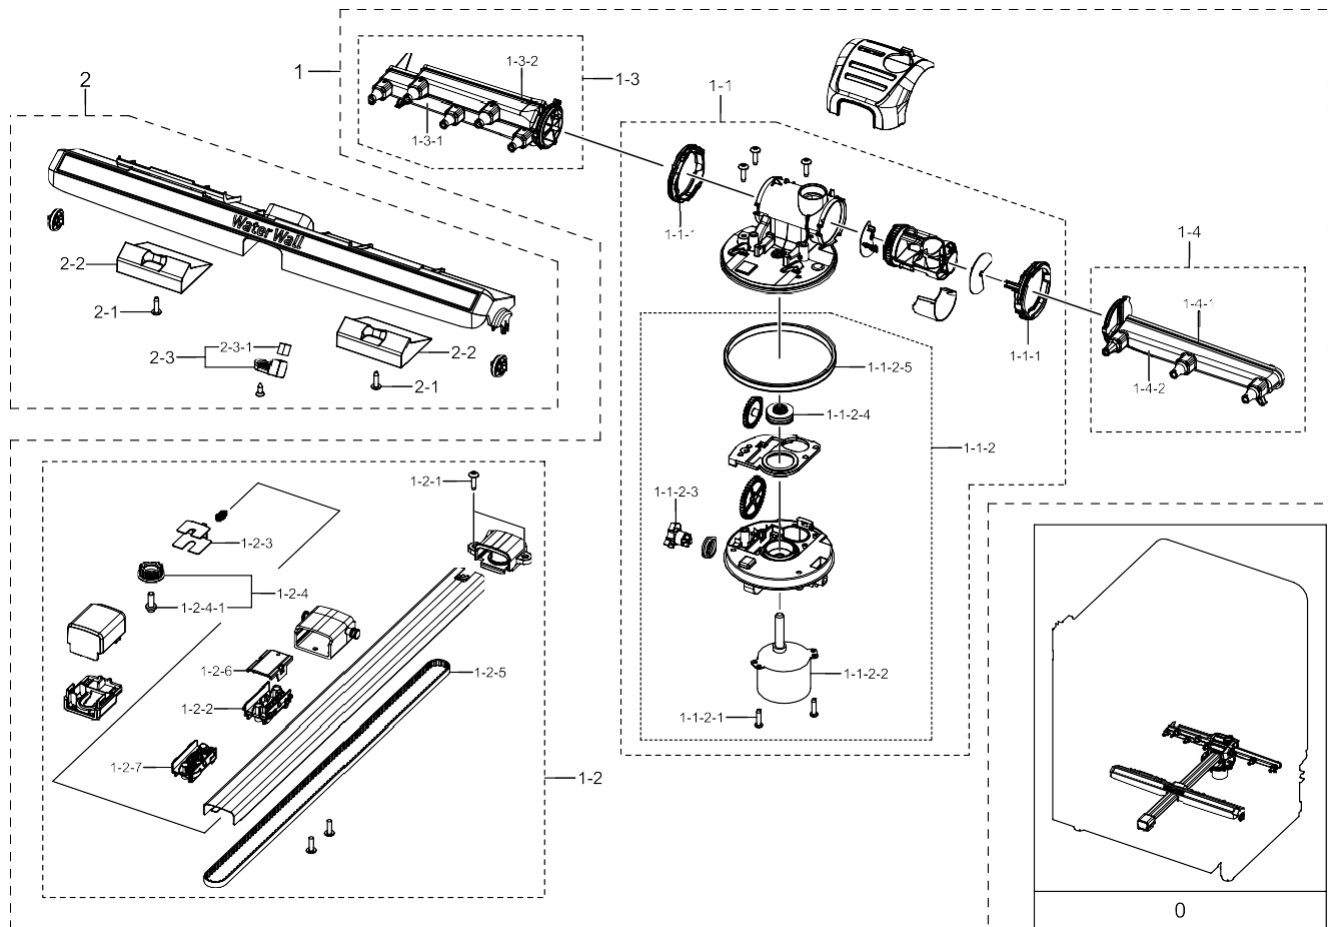

5. Assy Case Parts Assy Motion

Exploded View

Assy Case Parts List / Assy Motion

Reference #	Dacor #	Description	SNA
1	113276	ASSY MOTION; DW9500M,COMMON	SA
1-1		ASSY GUIDE WATER; DW9900M,COMMON	SNA
1-1-1	113199	NOZZLE CONNECTOR; DW9900M,POM,LIGHT WARM	SA
1-1-2		ASSY COVER NOZZLE; DW9900M,COMMON	SNA
1-1-2-1	113099	SCREW-TAPTYPE; PH,+,B,M4,L16,PASS,STS304	SA
1-1-2-2	113120	MOTOR GEARED; SRM-36HR,30,4kgfcm,20.15,12	SA
1-1-2-3	113125	SENSOR-VANE; DW80H9000,5VDC,HALL IC type	SA
1-1-2-4	113187	SEAL-OIL; DMR78,NBR,BLK,R-PJT	SA
1-1-2-5	113188	SEAL DISTRIBUTER; GALA-E,SI,BLK	SA
1-2		ASSY RAIL; DW9000M,DW60M9970	SNA