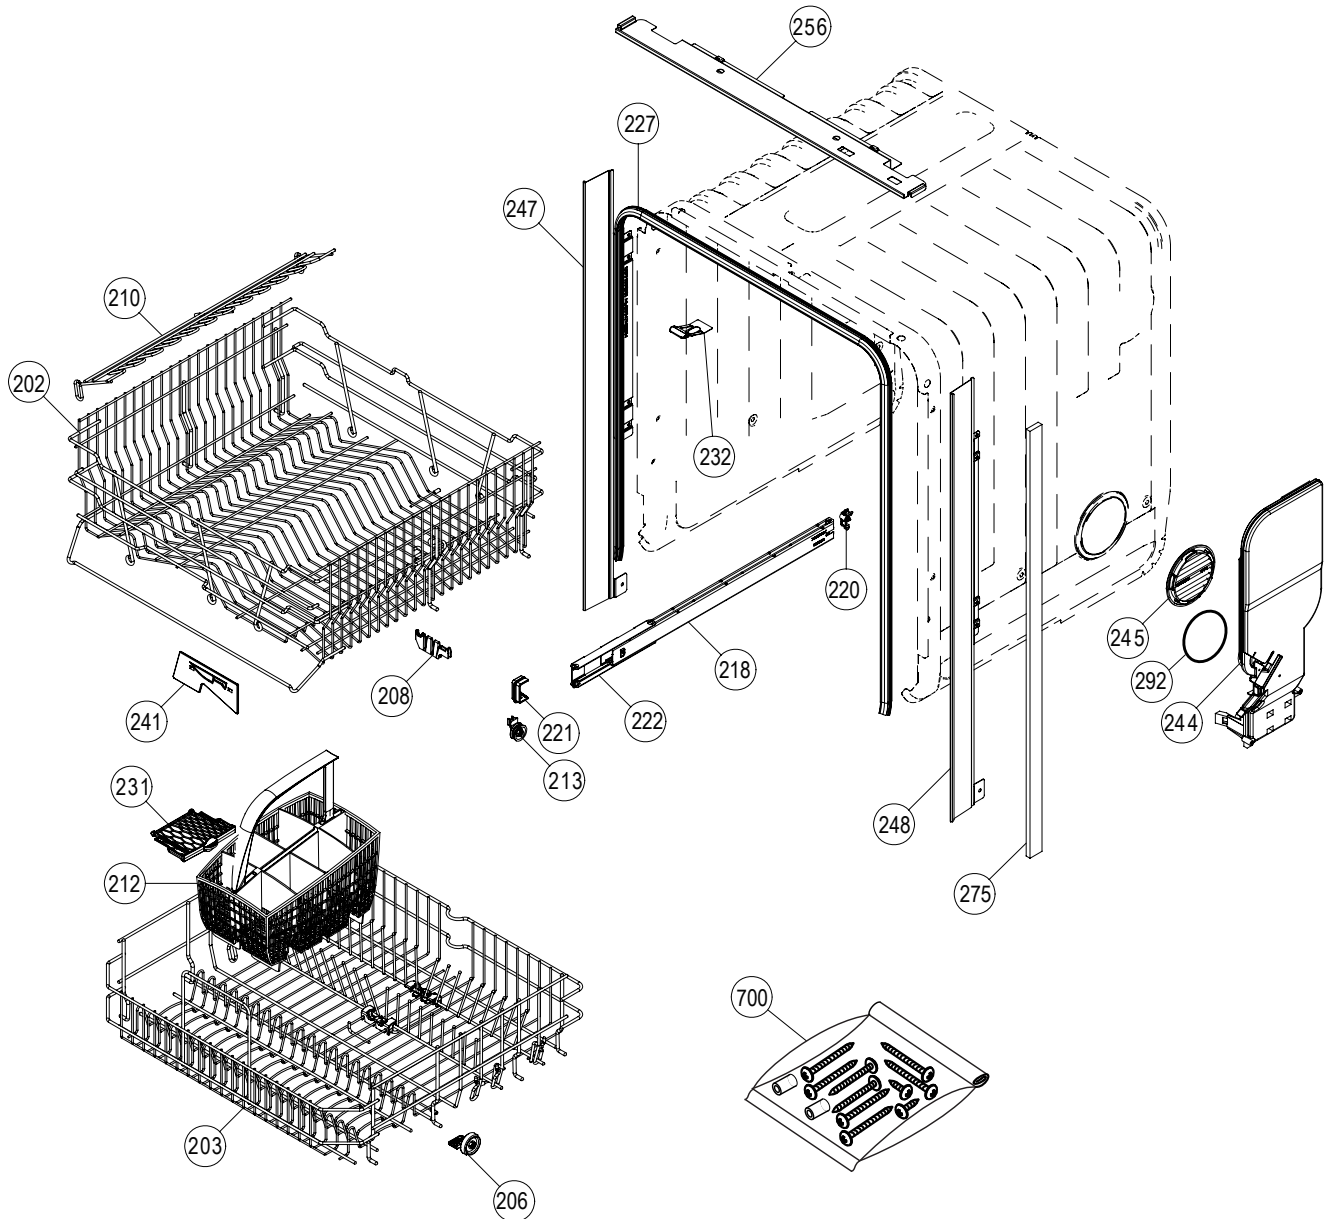

DDW24S Upper Chassis/Wash Compartment

Item	Part #	Description
202	105222	UPPER BASKET STD COMPLETE
203	105112	LOWER BASKET STD COMPLETE
206	105184	WHEEL FOR LOWER BASKET
208	105120	HOLDER, CARVING KNIVES
210	105122	WINE GLASS SHELF
212	105215	CUTLERY BASKET
213	105117	BASKET WHEEL COMPLETE
218	105107	KIT, GUIDE RAIL, COMPLETE
220	105114	BALL CATCH GREY COMPLETE
221	105209	BASKET STOP
222	105217	KIT BALL HOLDER INCLUDING BALLS
227	105108	DOOR STRIP

Item	Part #	Description
231	105183	DOOR CUTLERY BASKET
232	105214	LOCK CATCH WITH SCREW/NUT
241	105109	KNIFE STOP PLATE
244	105182	AIR BREAK STD.
245	105179	LOCK RING AIR BREAKER
247	105156	TRIM STRIP LEFT
248	105157	TRIM STRIP RIGHT
256	105158	TRIM RAIL LOW
275	105119	SEALING STRIP, TRIM STRIP
292	105270	O-RING
700	105299	MOUNTING HARDWARE KIT