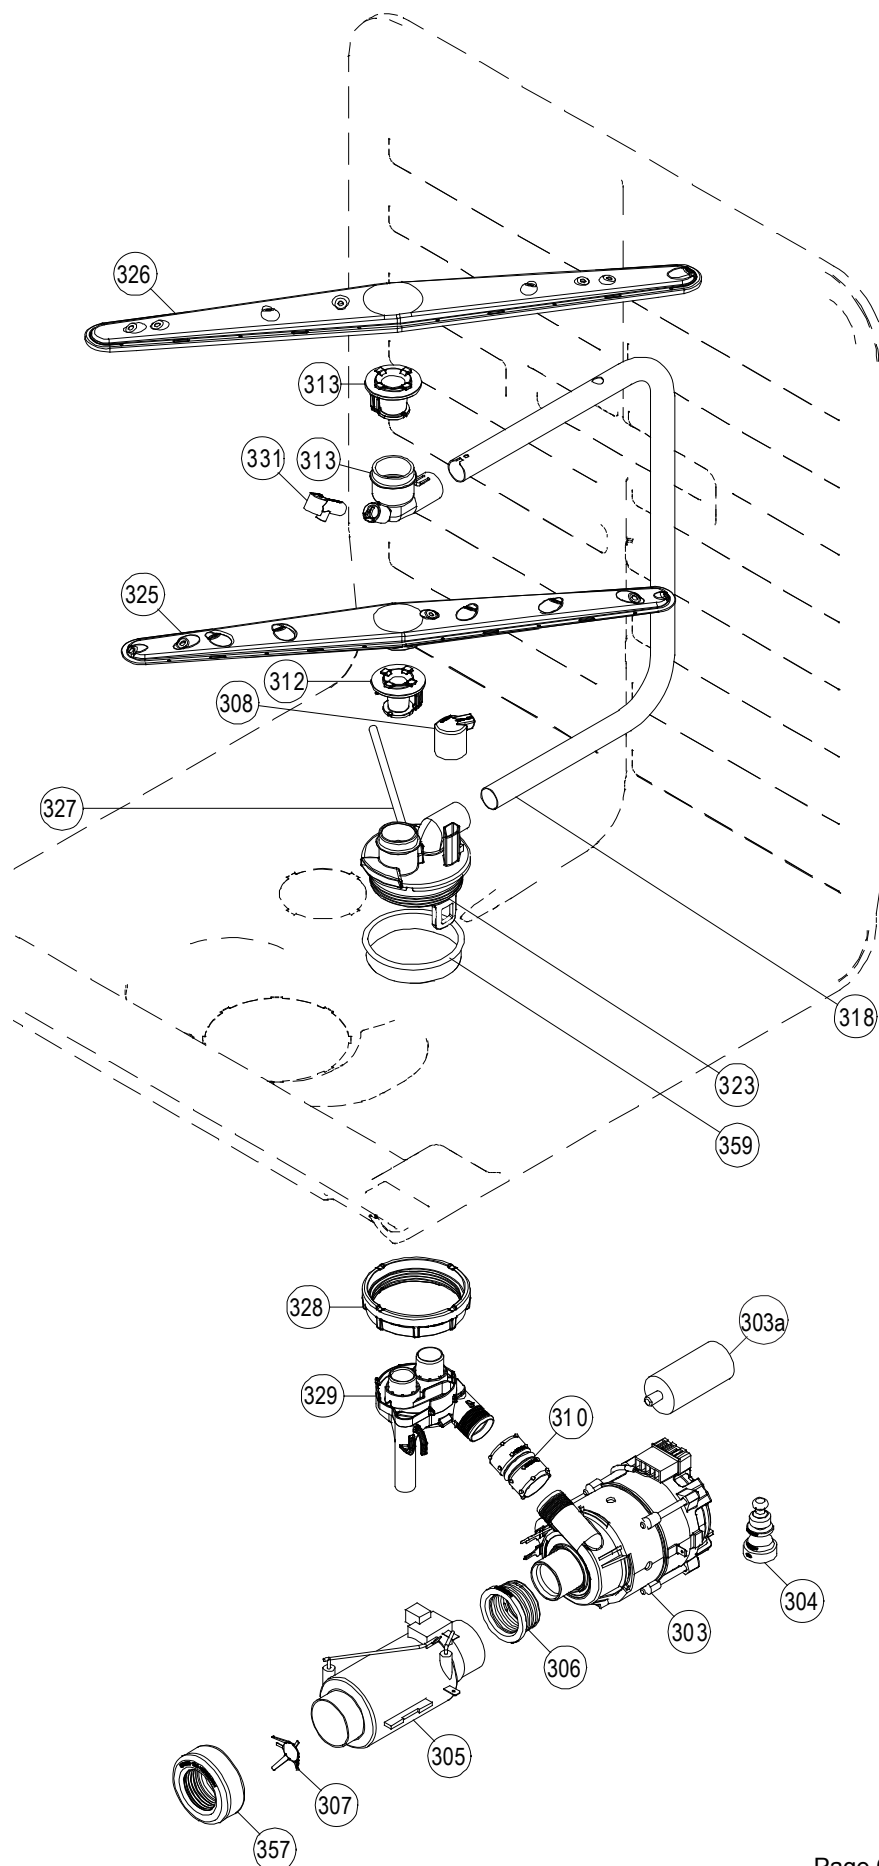

DDW24S Dishwasher - Wash System

Item	Part #	Description
303	105180	CIRC. PUMP 120 V 60 Hz
303-a	105206	CAPACITOR 7.0 UF 400 V
304	105194	RUBBER DAMPER CIRC. PUMP
305	105829	HEATER WITH INSERT
306	105191	SEALING HEATER
307	105192	INSERT FOR HEATER
308	105139	CUP DRAINAGE GREY
310	105221	KIT HOSE INCL .CLAMPS
312	105161	SPRAY ARM BEARING
313	105106	KIT SPRAY ARM BEARING UPPER
318	105140	SPRAY PIPE
323	105161	KIT SPRAY ARM BEAR
325	105131	SPRAY ARM LOWER COMPLETE
326	105132	SPRAY ARM UPPER COMPLETE
327	105275	TUBE POT RINSE
327-a	105228	SCREW PT KB 40 X 10
328	105123	LOCK RING SPRAY TOWER
329	105177	WATER FLOW CHANNEL
331	105276	SPRAY NOZZLE
357	105204	SEALING HEATER BOTTOM SUMP
359	105268	O-RING 69.5 X 3