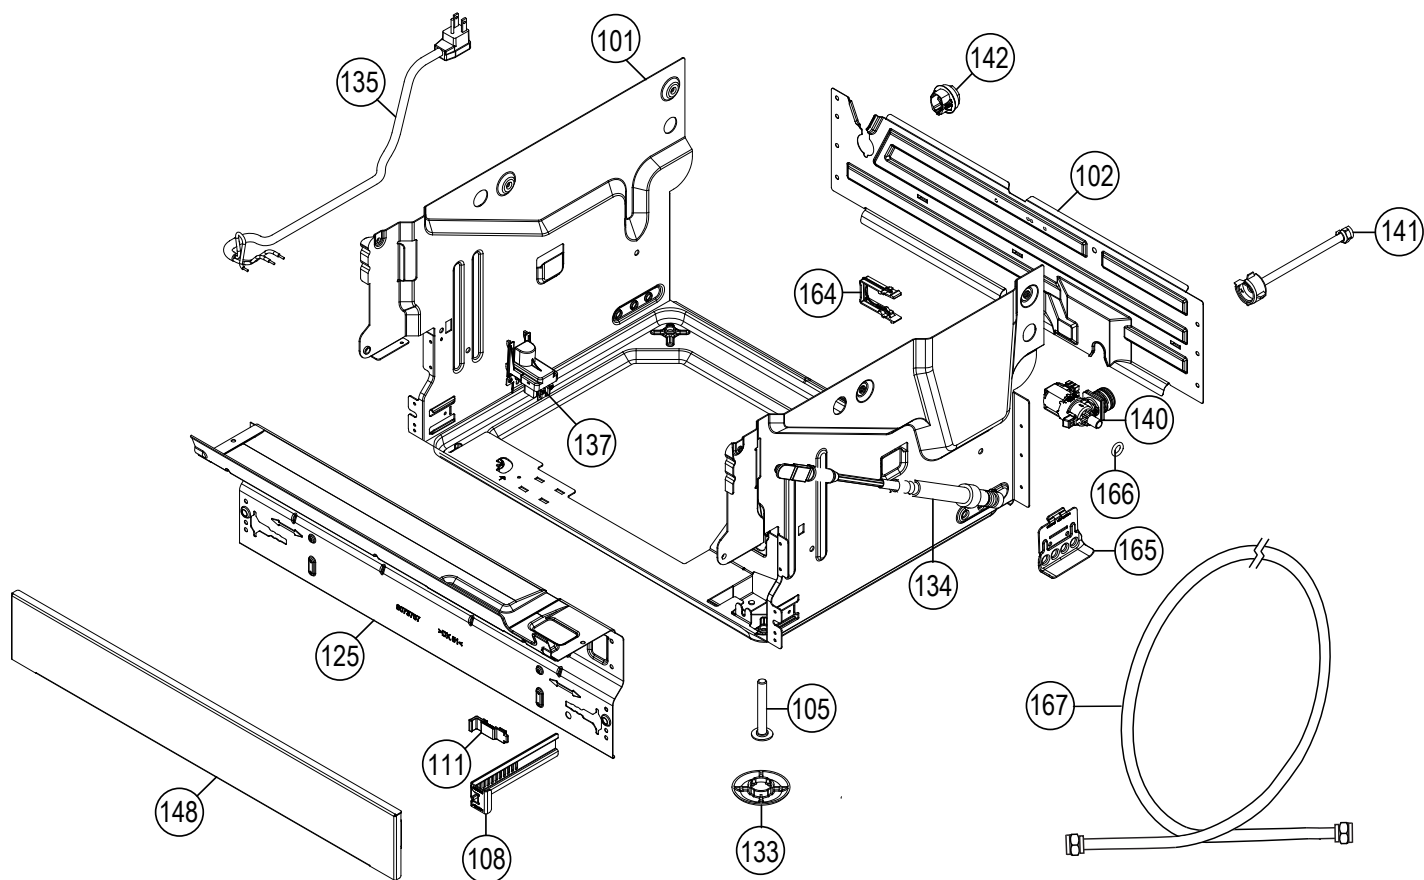

dacor

The Life of the Kitchen.®

PARTS CATALOG

DDW24S Dishwasher

Page	Description
2	Base Assembly
3	Drain and Filter Assembly
4	Door Assembly
5	Upper Chassis Assembly/ Wash Compartment
6	Wash System
7	Control Panel

Revised 09-29-2014

DDW24S Dishwasher - Base Assembly

Item	Part #	Description
101	105220	BOTTOM OUTER COMPLETE
101-a	105267	SCREW M4 x 8 A4 MRT VAXED T20
101-b	105813	SCREW O-RING A2-M6 X 12 T30
102	105167	REAR PANEL
102-a	105231	SCREW RTS 4.2 X 13 FZB T20 SORT.
105	105153	FOOT M10 X 75 T30 8.8 FZB
108	105142	BRACKET KICKING PLATE
111	105143	SPRING KICKING PLATE L-GREY
125	105168	GUARD PLATE STRAIGHT
125-a	105231	SCREW RTS 4.2 X 13 FZB T20 SORT.
133	105103	SLIDE FOOT DM-14
134	105208	DOOR SPRING CPL HARD DAMPER YEL

Item	Part #	Description
135	105201	CORD SET 15A
137	105199	FILTER WITH SCREW PLINT
137-a	105226	SCREW MRT-TT 4 X 10 FZB T20
140	105218	KIT INL.VALVE/LOCK ARM SING 120V
141	105111	CONNECTIONS PIPE 9/16-3/4 UL4
142	105102	GROMMET Z13
148	105145	KICK-PLATE USA XXL MET.GREY
164	105193	LOCK ARM INLET VALVE
165	105169	HOLDER DOOR SPRING OUT. BOTTOM
165-a	105232	SCREW RTK ST 4,2 X 9.5 FZB WAX.
166	105820	O-RING 10 X 3.5
167	105111	WATER SUPPLY LINE WITH O-RING

DDW24S Dishwasher - Door Assembly

Item	Part #	Description
501	105224	DOOR INNER WITHOUT FAN
501-b	105229	SCREW A2 MKFT 5 x 10
504	105823	COMBI DISP
505	105824	HINGE RIGHT
506	105825	HINGE LEFT
507	105110	HINGE SCREW
507-a	105100	NUT M4 (LOCKING)
508	105248	WASHER HINGE BEARING
510	105118	DOOR SEAL LOWER
511	105827	DOOR OUTER*
512	72510CH	LOGO DACOR