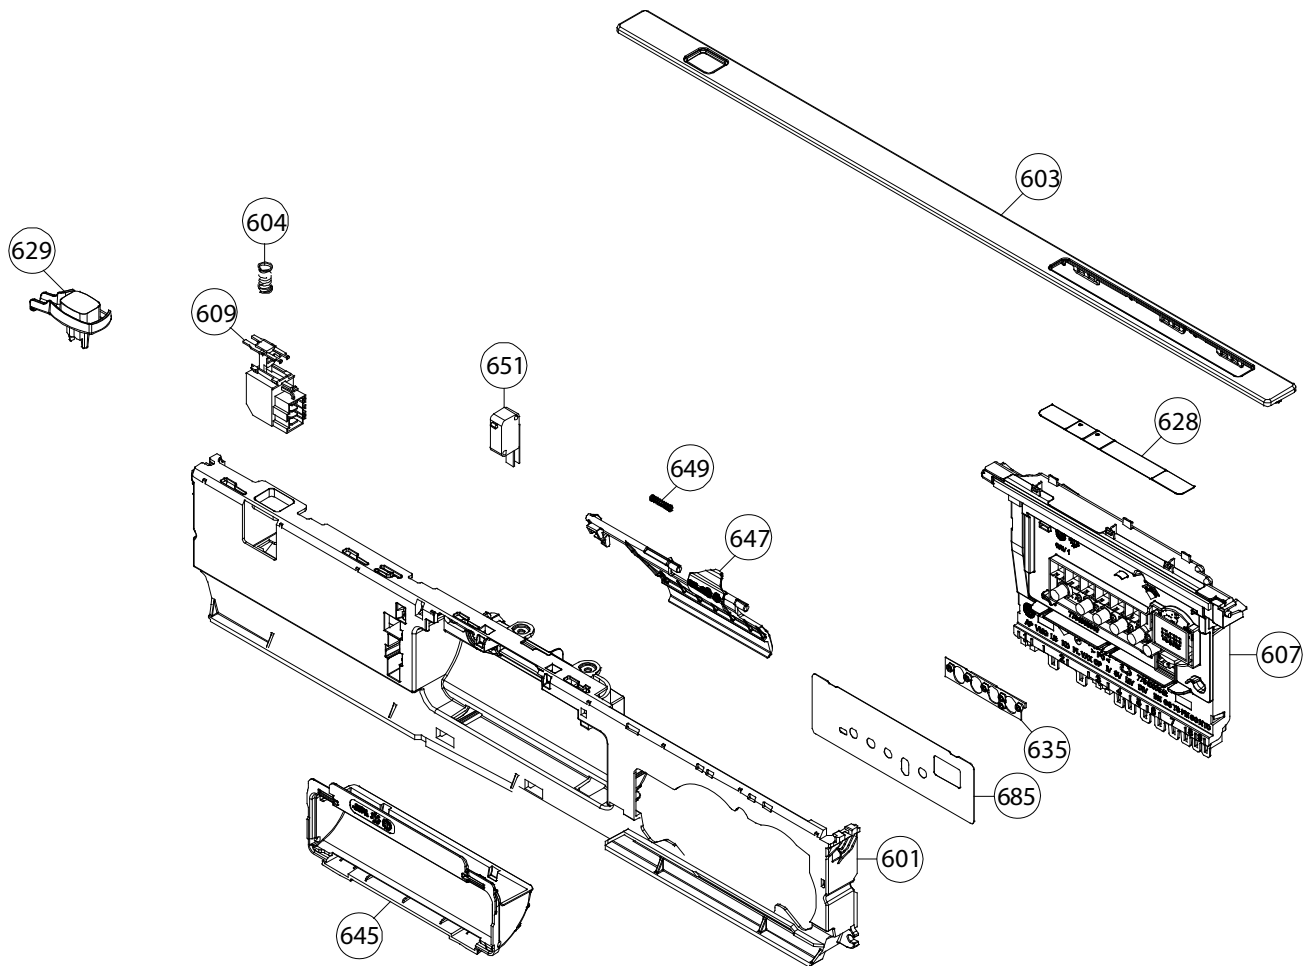

DDW24S Dishwasher - Door Assembly

Item	Part #	Description
501	105224	DOOR INNER WITHOUT FAN
501-b	105229	SCREW A2 MKFT 5 x 10
504	105823	COMBI DISP
505	105824	HINGE RIGHT
506	105825	HINGE LEFT
507	105110	HINGE SCREW
507-a	105100	NUT M4 (LOCKING)
508	105248	WASHER HINGE BEARING
510	105118	DOOR SEAL LOWER
511	105827	DOOR OUTER*
512	72510CH	LOGO DACOR

Item	Part #	Description
523	105116	BRACE 86 cm
523-a	105225	SCREW A4 RTS 4.2 x 13 T20 Sort.
523-b	105231	SCREW RTS 4.2 x 13 T20 Sort.
529	105155	BRACKET FOR HARNESS
538	105826	INSULATION
542	105257	COVER, CABLES
560	105828	LOCK HEEL

* Logo (item 512) not included with outer door skin.

DDW24S Upper Chassis/Wash Compartment

Item	Part #	Description
202	105222	UPPER BASKET STD COMPLETE
203	105112	LOWER BASKET STD COMPLETE
206	105184	WHEEL FOR LOWER BASKET
208	105120	HOLDER, CARVING KNIVES
210	105122	WINE GLASS SHELF
212	105215	CUTLERY BASKET
213	105117	BASKET WHEEL COMPLETE
218	105107	KIT, GUIDE RAIL, COMPLETE
220	105114	BALL CATCH GREY COMPLETE
221	105209	BASKET STOP
222	105217	KIT BALL HOLDER INCLUDING BALLS
227	105108	DOOR STRIP

DDW24S Dishwasher - Control Panel

Item	Part #	Description
601	105832	PANEL
602	105833	PROG INFO LABEL DACOR
603	105831	LENS DACOR
604	105154	SPRING MAIN SWITCH
607	105840	CONTROL UNIT, COMPLETE
609	105146	MAIN PUSH SWITCH
610	105281	CABLE SET THERMISTOR*
614	105175	CABLE SET CIRC PUMP IN VALVE*
616	105174	CABLE SET FLOW AND PRESSURE*
618	105176	CABLE SET POWER*