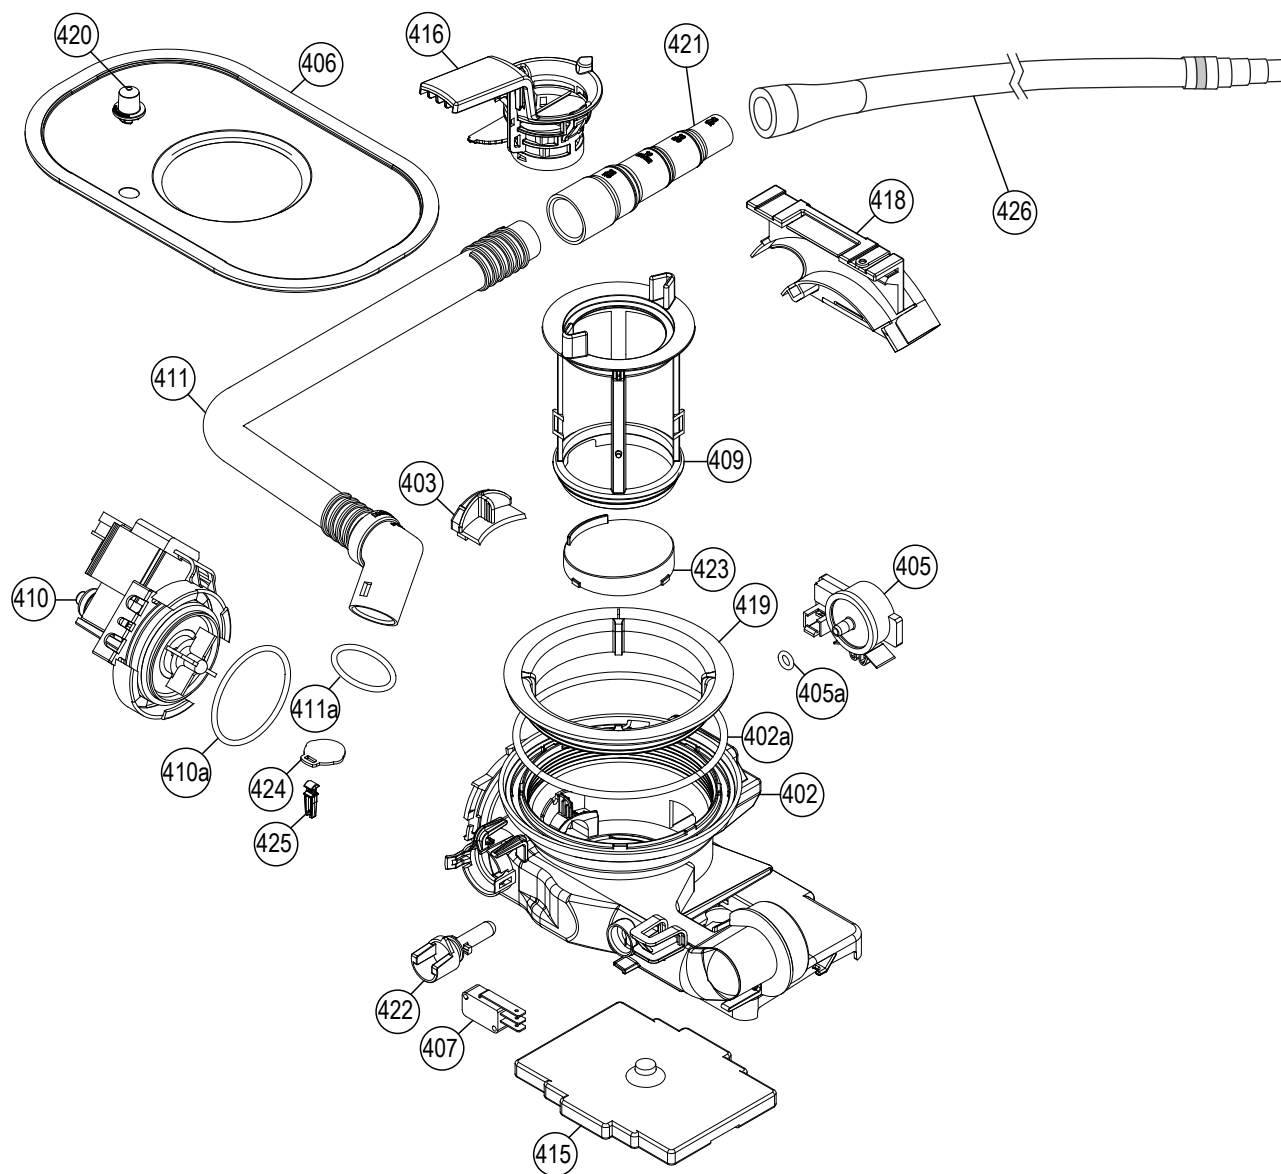

Revised 09-29-2014

DDW24S Dishwasher - Base Assembly

Item	Part #	Description
101	105220	BOTTOM OUTER COMPLETE
101-a	105267	SCREW M4 x 8 A4 MRT VAXED T20
101-b	105813	SCREW O-RING A2-M6 X 12 T30
102	105167	REAR PANEL
102-a	105231	SCREW RTS 4.2 X 13 FZB T20 SORT.
105	105153	FOOT M10 X 75 T30 8.8 FZB
108	105142	BRACKET KICKING PLATE
111	105143	SPRING KICKING PLATE L-GREY
125	105168	GUARD PLATE STRAIGHT
125-a	105231	SCREW RTS 4.2 X 13 FZB T20 SORT.
133	105103	SLIDE FOOT DM-14
134	105208	DOOR SPRING CPL HARD DAMPER YEL

Item	Part #	Description
135	105201	CORD SET 15A
137	105199	FILTER WITH SCREW PLINT
137-a	105226	SCREW MRT-TT 4 X 10 FZB T20
140	105218	KIT INL.VALVE/LOCK ARM SING 120V
141	105111	CONNECTIONS PIPE 9/16-3/4 UL4
142	105102	GROMMET Z13
148	105145	KICK-PLATE USA XXL MET.GREY
164	105193	LOCK ARM INLET VALVE
165	105169	HOLDER DOOR SPRING OUT. BOTTOM
165-a	105232	SCREW RTK ST 4,2 X 9.5 FZB WAX.
166	105820	O-RING 10 X 3.5
167	105111	WATER SUPPLY LINE WITH O-RING

DDW24S - Drain and Filter Assembly

Item	Part #	Description
402	105207	BOTTOM WELL PRESSURE SENS.
402-a	105137	O-RING 110 x 4
403	105171	RINSE BOTTOM WELL YELLOW
405	105149	PRESSURE SENSOR *ESD*
405-a	105152	O-RING 6.3 X 2.4
406	105128	STRAINER DW20
407	105147	MICROSWITCH FLOAT
409	105163	PIPE FILTER ELECTRO POLISH CPL
410	105181	DRAIN PUMP 120V 60Hz
410-a	105115	O-RING 49.5 X 3.0
411	105821	OUTLET W HARD END CUFF
411-a	105233	O-RING 32.2 X 3
415	105170	FLOAT

DDW24S Dishwasher - Control Panel

Item	Part #	Description
601	105832	PANEL
602	105833	PROG INFO LABEL DACOR
603	105831	LENS DACOR
604	105154	SPRING MAIN SWITCH
607	105840	CONTROL UNIT, COMPLETE
609	105146	MAIN PUSH SWITCH
610	105281	CABLE SET THERMISTOR*
614	105175	CABLE SET CIRC PUMP IN VALVE*
616	105174	CABLE SET FLOW AND PRESSURE*
618	105176	CABLE SET POWER*