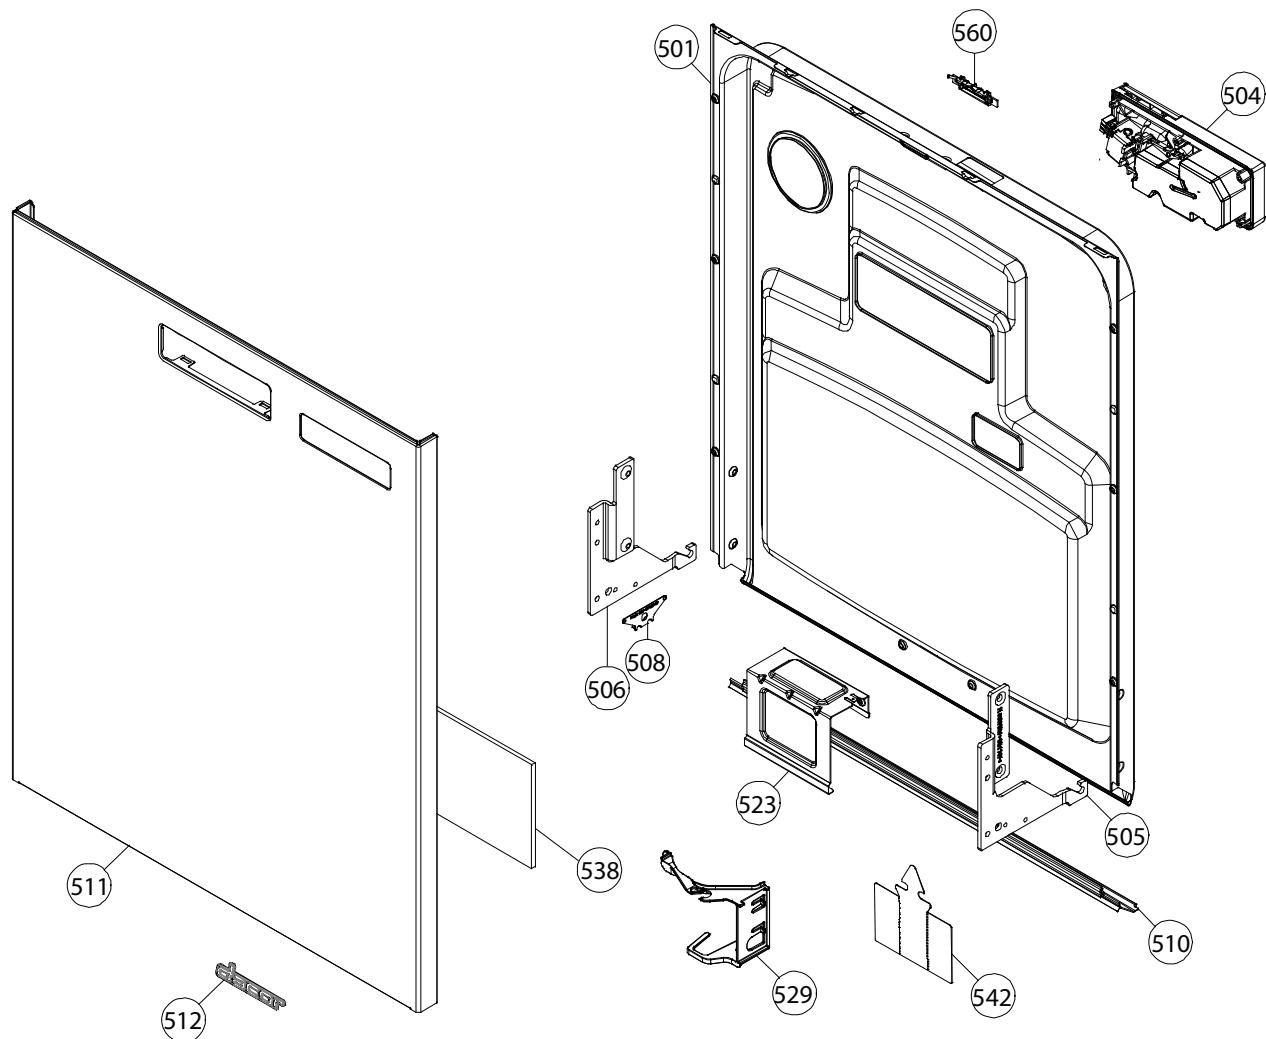

Revised 09-29-2014

DDW24S Dishwasher - Base Assembly

Item	Part #	Description
101	105220	BOTTOM OUTER COMPLETE
101-a	105267	SCREW M4 x 8 A4 MRT VAXED T20
101-b	105813	SCREW O-RING A2-M6 X 12 T30
102	105167	REAR PANEL
102-a	105231	SCREW RTS 4.2 X 13 FZB T20 SORT.
105	105153	FOOT M10 X 75 T30 8.8 FZB
108	105142	BRACKET KICKING PLATE
111	105143	SPRING KICKING PLATE L-GREY
125	105168	GUARD PLATE STRAIGHT
125-a	105231	SCREW RTS 4.2 X 13 FZB T20 SORT.
133	105103	SLIDE FOOT DM-14
134	105208	DOOR SPRING CPL HARD DAMPER YEL

Item	Part #	Description
135	105201	CORD SET 15A
137	105199	FILTER WITH SCREW PLINT
137-a	105226	SCREW MRT-TT 4 X 10 FZB T20
140	105218	KIT INL.VALVE/LOCK ARM SING 120V
141	105111	CONNECTIONS PIPE 9/16-3/4 UL4
142	105102	GROMMET Z13
148	105145	KICK-PLATE USA XXL MET.GREY
164	105193	LOCK ARM INLET VALVE
165	105169	HOLDER DOOR SPRING OUT. BOTTOM
165-a	105232	SCREW RTK ST 4,2 X 9.5 FZB WAX.
166	105820	O-RING 10 X 3.5
167	105111	WATER SUPPLY LINE WITH O-RING

DDW24S - Drain and Filter Assembly

Item	Part #	Description
402	105207	BOTTOM WELL PRESSURE SENS.
402-a	105137	O-RING 110 x 4
403	105171	RINSE BOTTOM WELL YELLOW
405	105149	PRESSURE SENSOR *ESD*
405-a	105152	O-RING 6.3 X 2.4
406	105128	STRAINER DW20
407	105147	MICROSWITCH FLOAT
409	105163	PIPE FILTER ELECTRO POLISH CPL
410	105181	DRAIN PUMP 120V 60Hz
410-a	105115	O-RING 49.5 X 3.0
411	105821	OUTLET W HARD END CUFF
411-a	105233	O-RING 32.2 X 3
415	105170	FLOAT

DDW24S Dishwasher - Door Assembly

Item	Part #	Description
501	105224	DOOR INNER WITHOUT FAN
501-b	105229	SCREW A2 MKFT 5 x 10
504	105823	COMBI DISP
505	105824	HINGE RIGHT
506	105825	HINGE LEFT
507	105110	HINGE SCREW
507-a	105100	NUT M4 (LOCKING)
508	105248	WASHER HINGE BEARING
510	105118	DOOR SEAL LOWER
511	105827	DOOR OUTER*
512	72510CH	LOGO DACOR